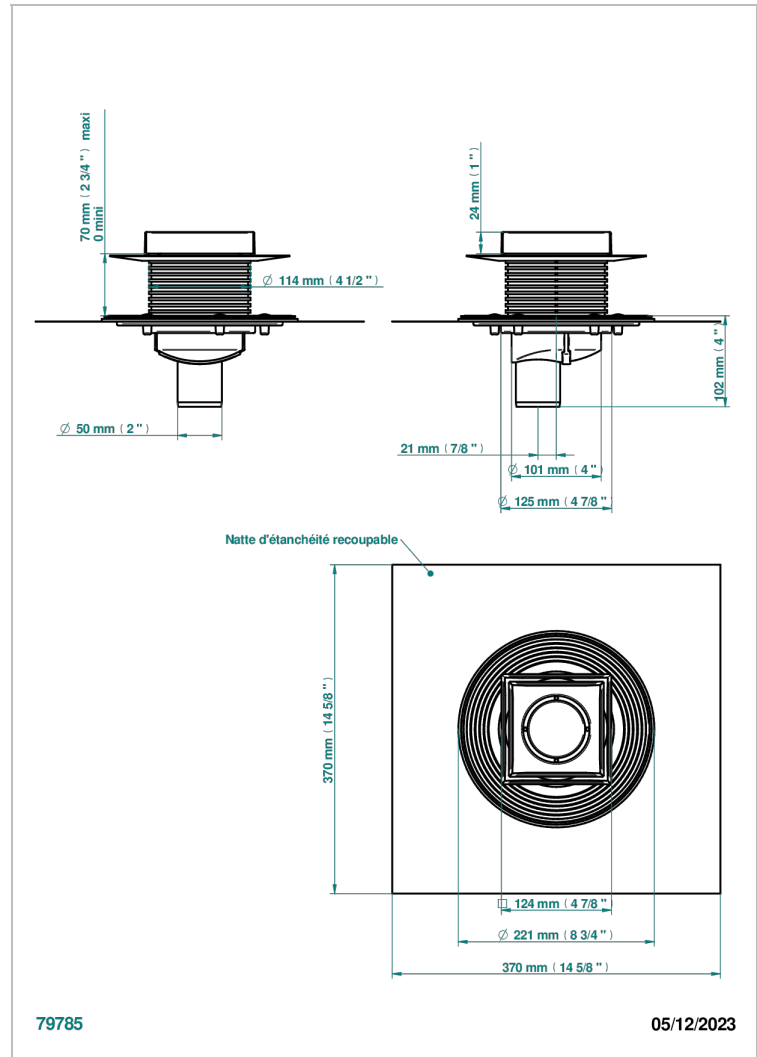

STANDARDARTIKEL

G00-763B125B50

Square Stainless Steel shower drain 125 mm, with bottom outlet D50mm, Grid for tiling

THG[®]
PARIS

EIGENSCHAFTEN

- Standardartikel
- Square Stainless Steel shower drain 125 mm, with bottom outlet D50mm, Grid for tiling