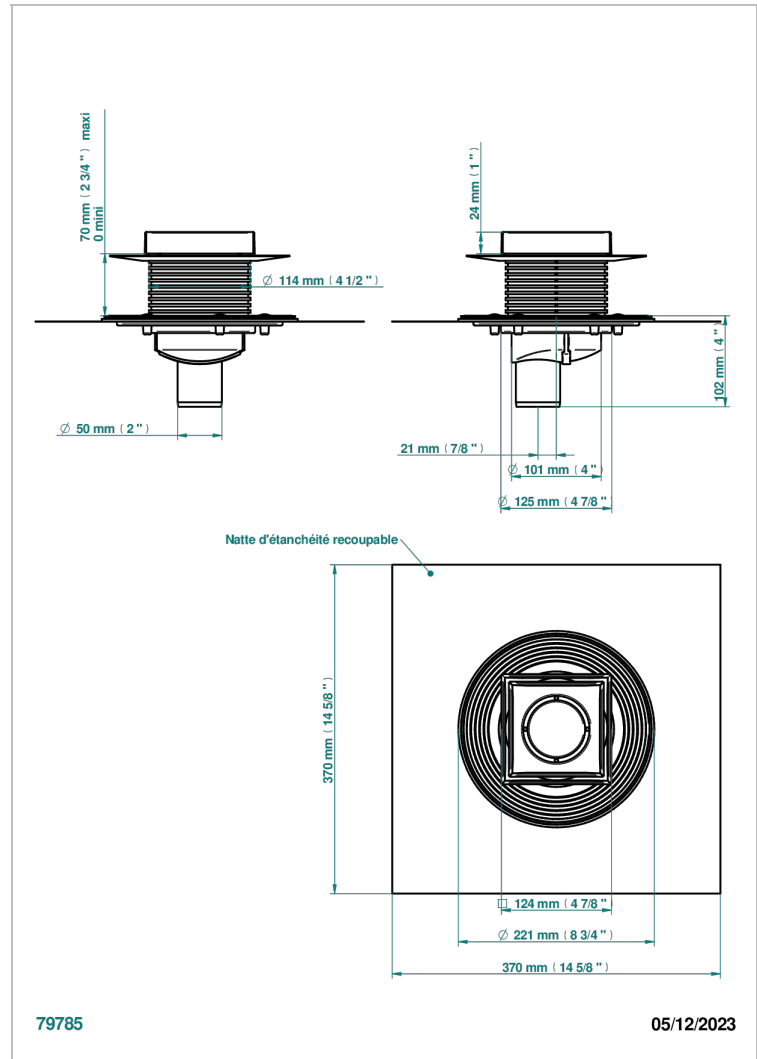

GENERAL ITEMS

G00-763B125B50

Square Stainless Steel shower drain 125 mm, with bottom outlet D50mm, Grid for tiling

特色

- General Items
- Square Stainless Steel shower drain 125 mm, with bottom outlet D50mm, Grid for tiling

可选饰面

Black ceram - D30
Blush PVD - H62
Graphite PVD - H64
Matt Umber PVD - H67
Matt blush PVD - H60
Matt graphite PVD - H65

PVD哑光棕铜 - F34
PVD哑光金 - H53
PVD哑光铜 - H50
PVD哑光镍 - H56
PVD抛光铜 - H49
PVD棕铜 - F33

PVD金色 - H52
PVD镍 - H55
Umber PVD - H66
亮面不锈钢 - A08
拉丝不锈钢 - A09