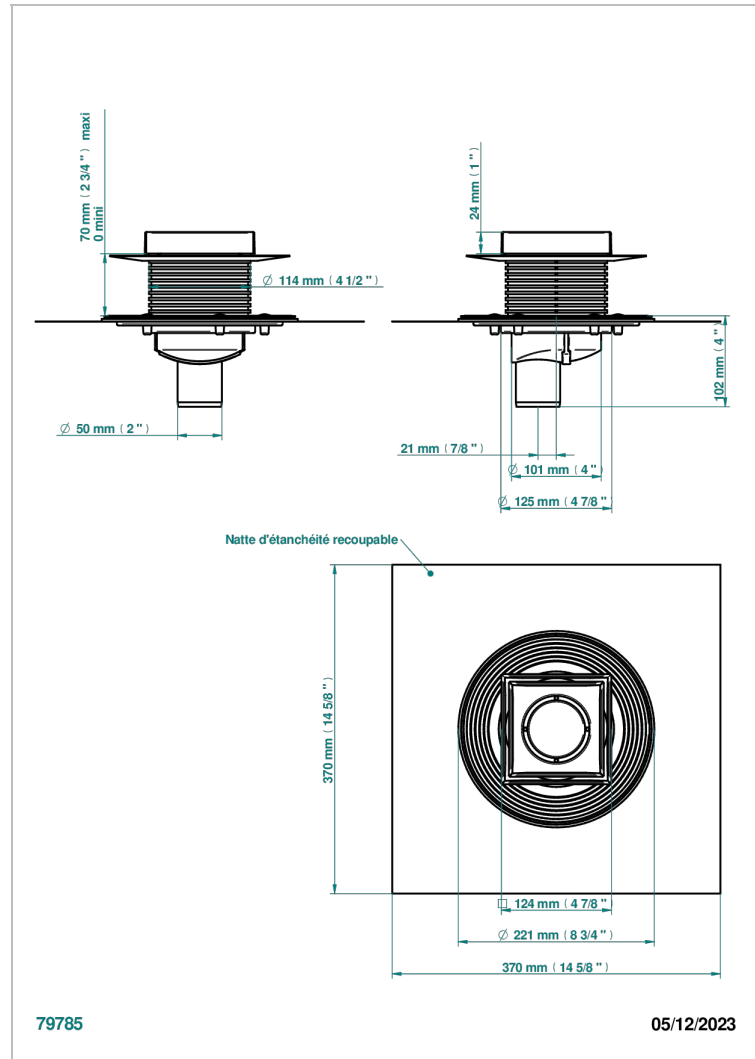

# PULL DOOR HANDLES

B8F-763B125B50

Square Stainless Steel shower drain 125 mm, with bottom outlet D50mm, Grid for tiling

79785

05/12/2023

## CHARACTERISTIC

- Pull door handles
- Square Stainless Steel shower drain 125 mm, with bottom outlet D50mm, Grid for tiling