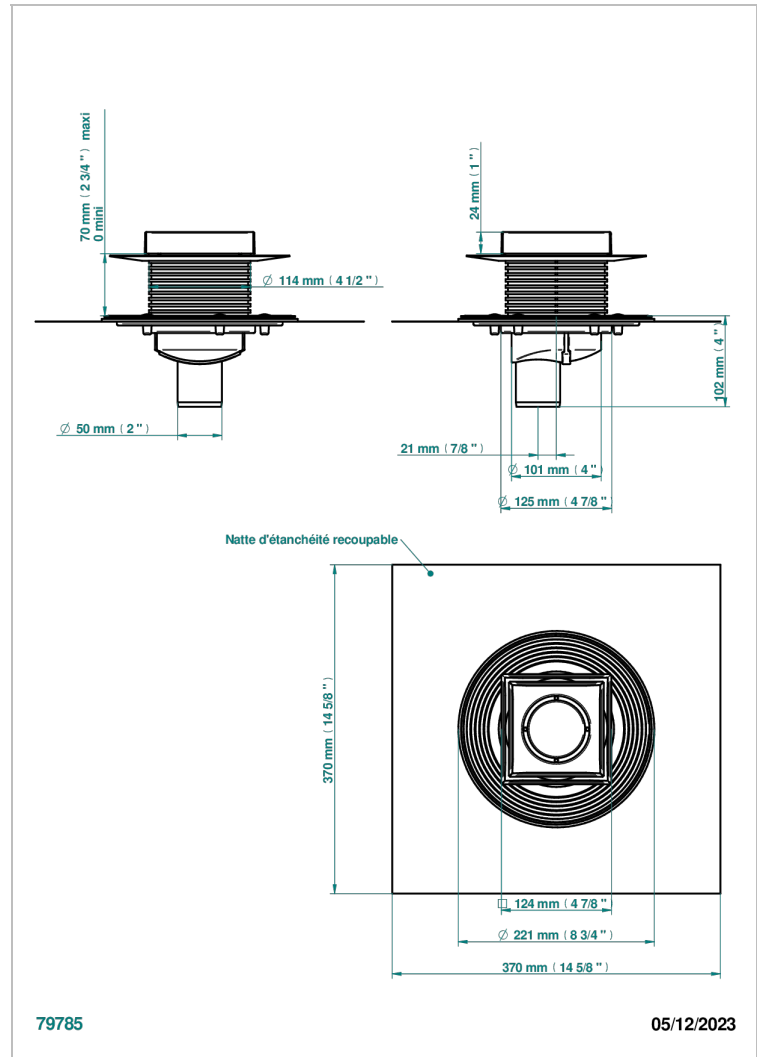

PULL DOOR HANDLES

B8F-763B125B50

Square Stainless Steel shower drain 125 mm, with bottom outlet D50mm, Grid for tiling

THG[®]
PARIS

CARACTERÍSTICAS

- Pull door handles
- Square Stainless Steel shower drain 125 mm, with bottom outlet D50mm, Grid for tiling