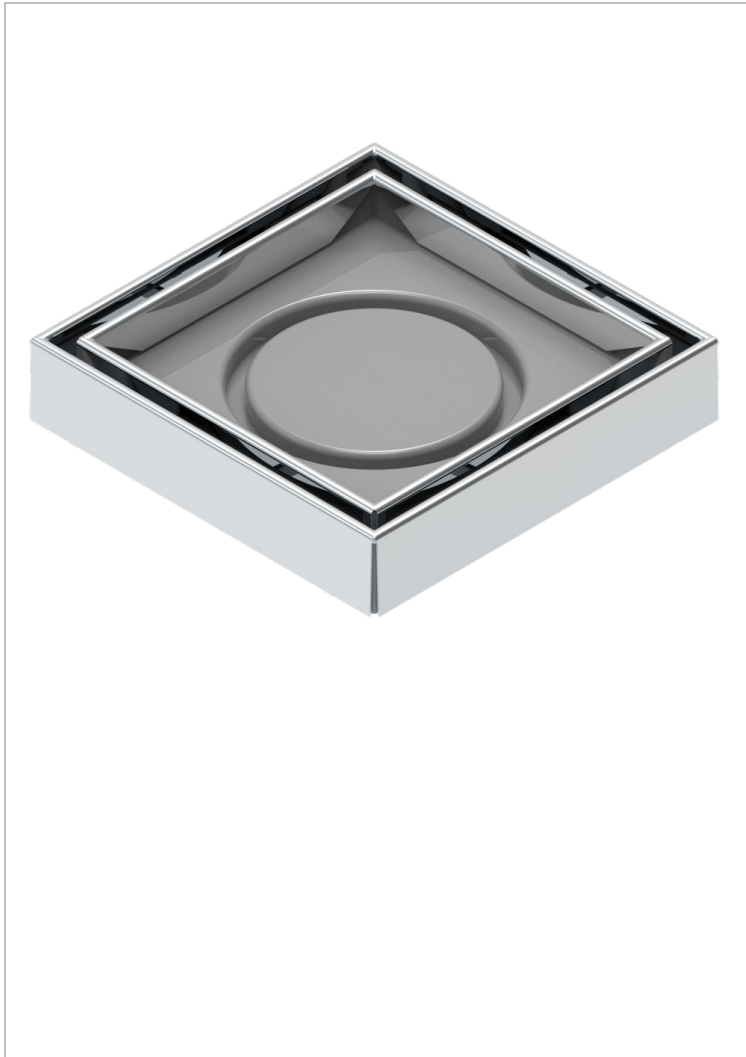

PULL DOOR HANDLES

B8F-763B125B50

Square Stainless Steel shower drain 125 mm, with bottom outlet D50mm, Grid for tiling

THG[®]
PARIS

CARACTERÍSTICAS

- Pull door handles
- Square Stainless Steel shower drain 125 mm, with bottom outlet D50mm, Grid for tiling

ACABADOS DISPONIBLES

Cerámica negra mate - D30
Pvd blush - H62
Pvd blush mate - H60
Pvd color latón - H49
Pvd color latón mate - H50
Pvd color níquel - H55

Pvd color níquel mate - H56
Pvd color oro - H52
Pvd color oro mate - H53
Pvd grafito - H64
Pvd grafito mate - H65
Pvd marrón bronce - F33