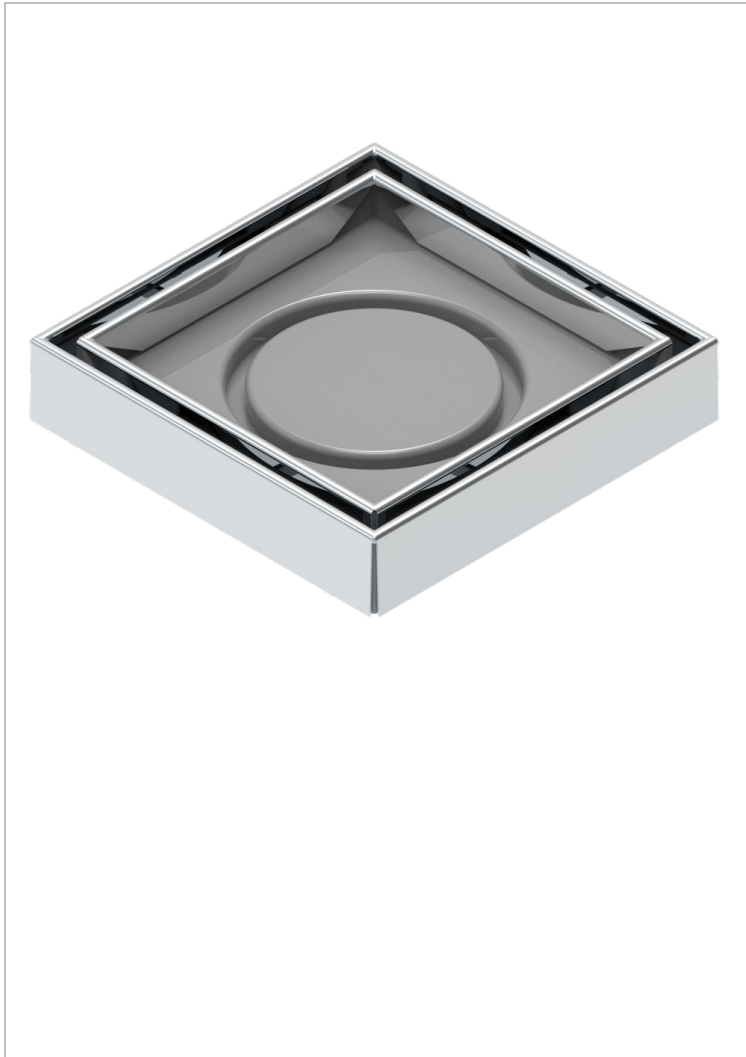

# PULL DOOR HANDLES

B8F-763B125B50

Square Stainless Steel shower drain 125 mm, with bottom outlet D50mm, Grid for tiling

THG<sup>®</sup>  
PARIS

## CHARACTERISTIC

- Pull door handles
- Square Stainless Steel shower drain 125 mm, with bottom outlet D50mm, Grid for tiling

## AVAILABLE FINITIONS

Black ceram - D30  
Blush PVD - H62  
Brass color PVD - H49  
Brown bronze color PVD - F33  
Gold color PVD - H52  
Graphite PVD - H64

Matt Umber PVD - H67  
Matt blush PVD - H60  
Matt brass color PVD - H50  
Matt brown bronze color PVD - F34  
Matt gold color PVD - H53  
Matt graphite PVD - H65

Matt nickel color PVD - H56  
Nickel color PVD - H55  
Umber PVD - H66  
brushed stainless steel - A09  
shiny stainless steel - A08