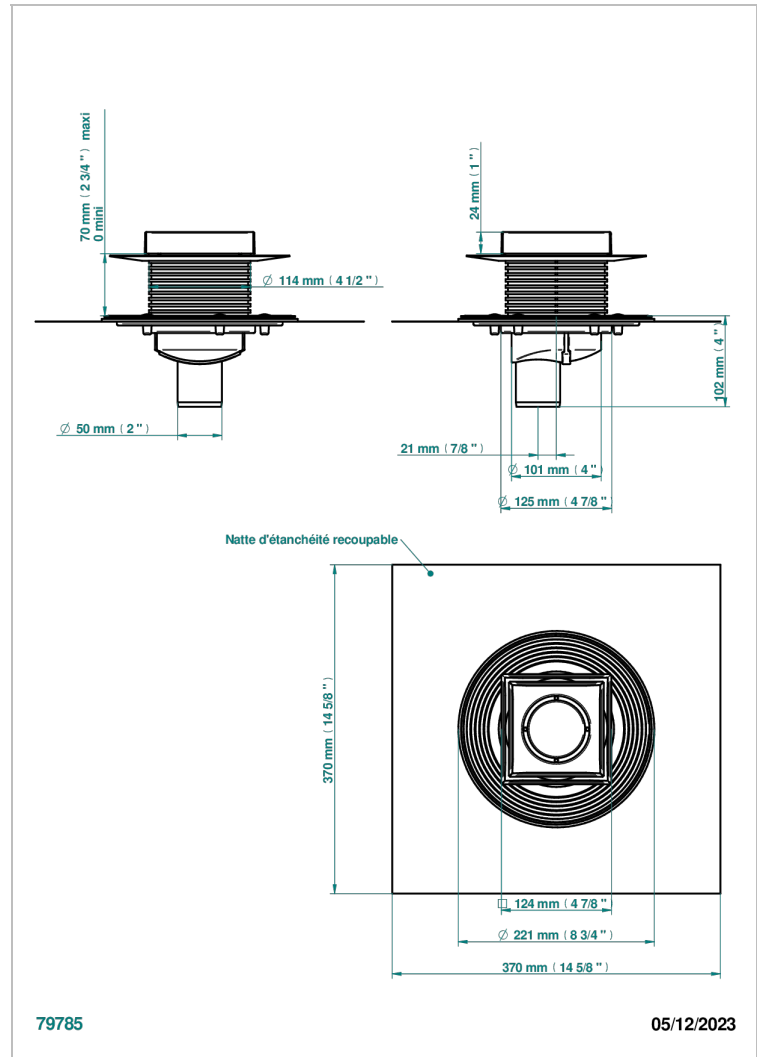

# PULL DOOR HANDLES

B8F-763B125B50

Square Stainless Steel shower drain 125 mm, with bottom outlet D50mm, Grid for tiling

THG<sup>®</sup>  
PARIS

## CHARACTERISTIC

- Pull door handles
- Square Stainless Steel shower drain 125 mm, with bottom outlet D50mm, Grid for tiling