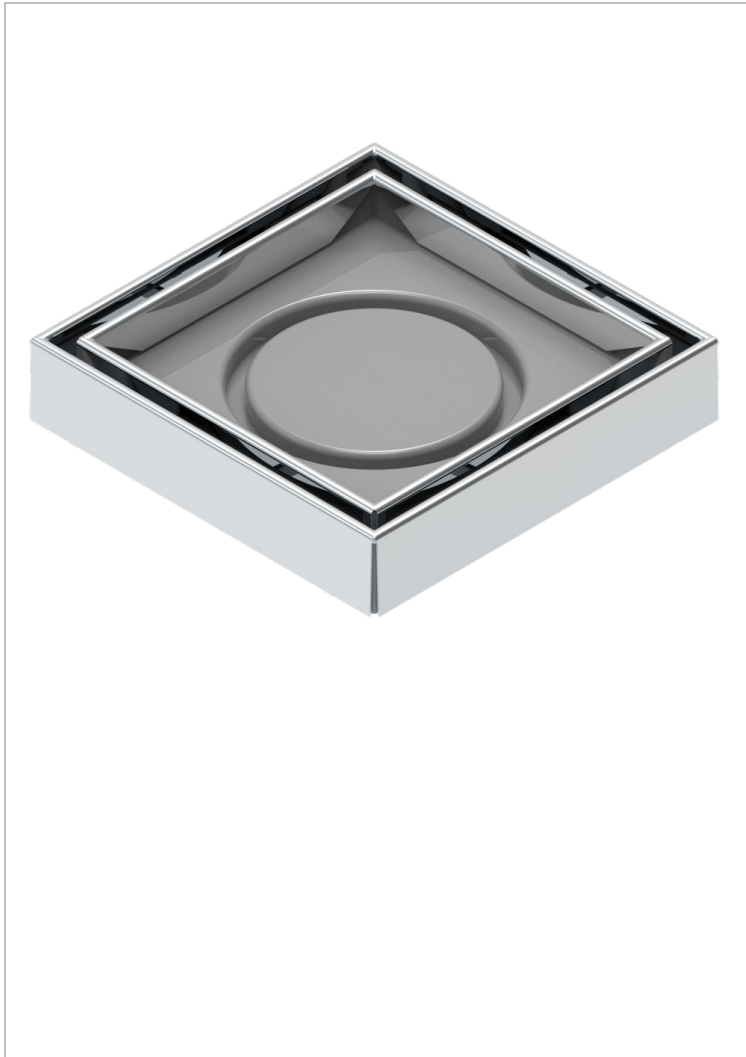

# PULL DOOR HANDLES

B8F-763B125B50

Square Stainless Steel shower drain 125 mm, with bottom outlet D50mm, Grid for tiling

THG<sup>®</sup>  
PARIS

## EIGENSCHAFTEN

- Pull door handles
- Square Stainless Steel shower drain 125 mm, with bottom outlet D50mm, Grid for tiling

## VERFÜGBARE OBERFLÄCHEN

Edelstahl gebürstet - A09  
Edelstahl poliert - A08  
Mattschwarz keramik - D30  
Pvd blush - H62  
Pvd blush matt - H60  
Pvd bronze braun - F33

Pvd bronze braun matt - F34  
Pvd gold - H52  
Pvd gold matt - H53  
Pvd graphite - H64  
Pvd graphite matt - H65  
Pvd messing - H49