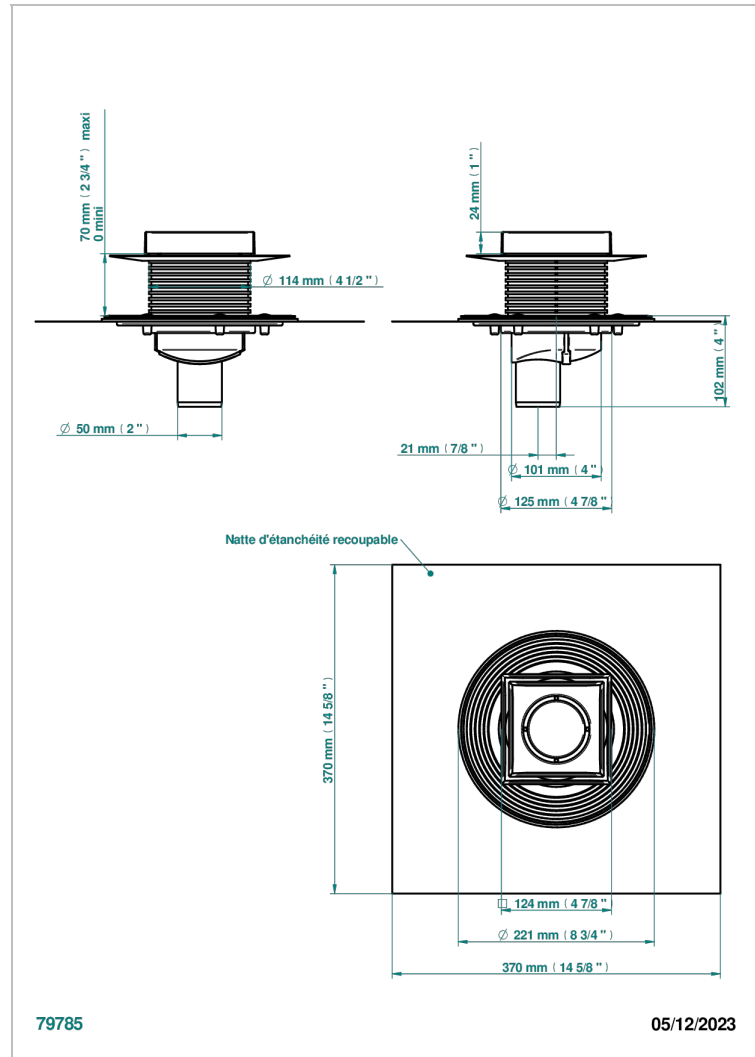

# PULL DOOR HANDLES

B8F-763B125B50

Square Stainless Steel shower drain 125 mm, with bottom outlet D50mm, Grid for tiling

## ХАРАКТЕРИСТИКИ

- Pull door handles
- Square Stainless Steel shower drain 125 mm, with bottom outlet D50mm, Grid for tiling