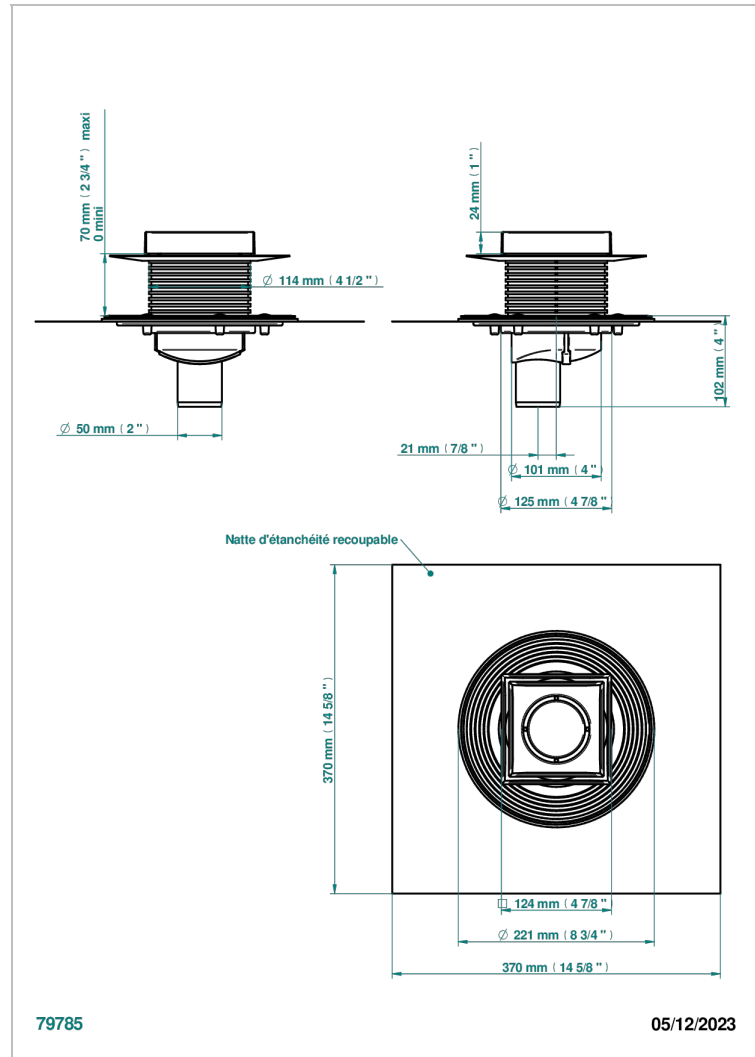

PULL DOOR HANDLES

B8F-763B125B50

Square Stainless Steel shower drain 125 mm, with bottom outlet D50mm, Grid for tiling

CHARACTERISTIC

- Pull door handles
- Square Stainless Steel shower drain 125 mm, with bottom outlet D50mm, Grid for tiling