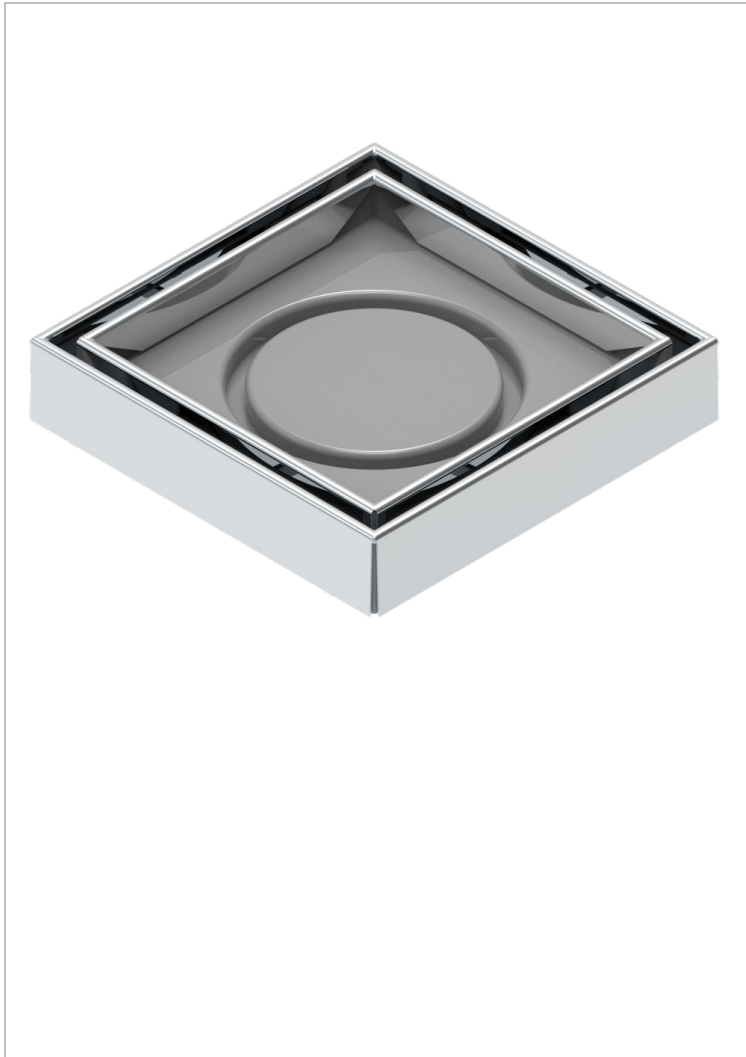

PULL DOOR HANDLES

B8F-763B125B50

Square Stainless Steel shower drain 125 mm, with bottom outlet D50mm, Grid for tiling

CHARACTERISTIC

- Pull door handles
- Square Stainless Steel shower drain 125 mm, with bottom outlet D50mm, Grid for tiling

AVAILABLE FINITIONS

Black ceram - D30
Blush PVD - H62
Brass color PVD - H49
Brown bronze color PVD - F33
Gold color PVD - H52
Graphite PVD - H64

Matt Umber PVD - H67
Matt blush PVD - H60
Matt brass color PVD - H50
Matt brown bronze color PVD - F34
Matt gold color PVD - H53
Matt graphite PVD - H65

Matt nickel color PVD - H56
Nickel color PVD - H55
Umber PVD - H66
brushed stainless steel - A09
shiny stainless steel - A08