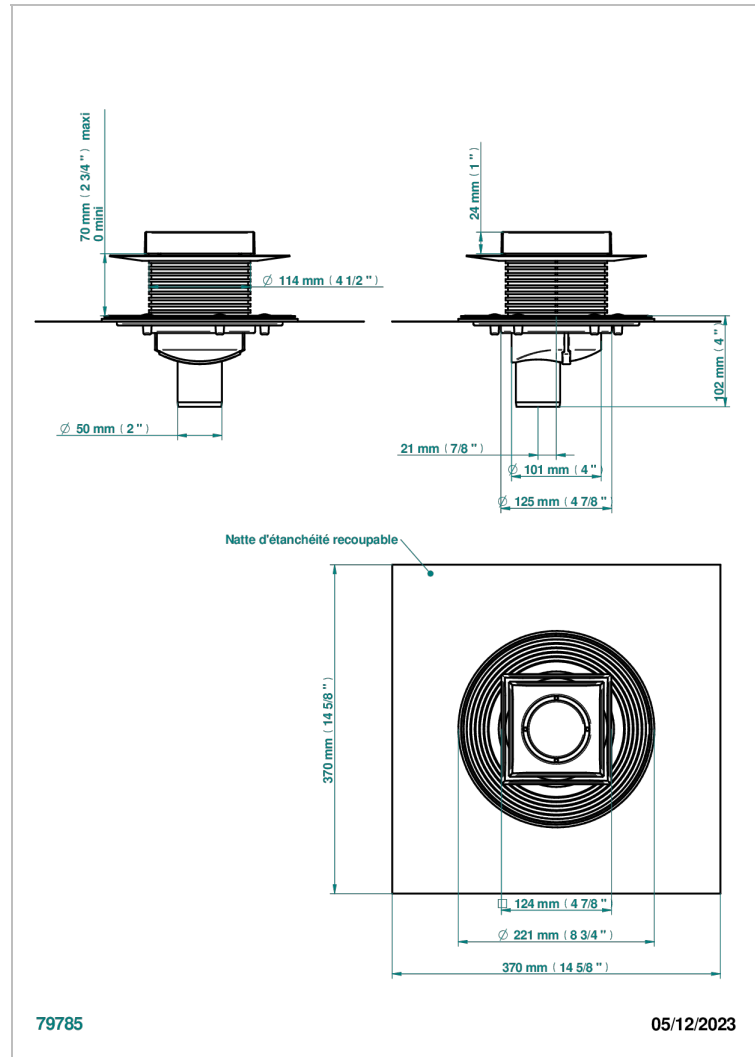

# PULL DOOR HANDLES

B8F-763B125B50

Square Stainless Steel shower drain 125 mm, with bottom outlet D50mm, Grid for tiling

THG<sup>®</sup>  
PARIS

## EIGENSCHAFTEN

- Pull door handles
- Square Stainless Steel shower drain 125 mm, with bottom outlet D50mm, Grid for tiling