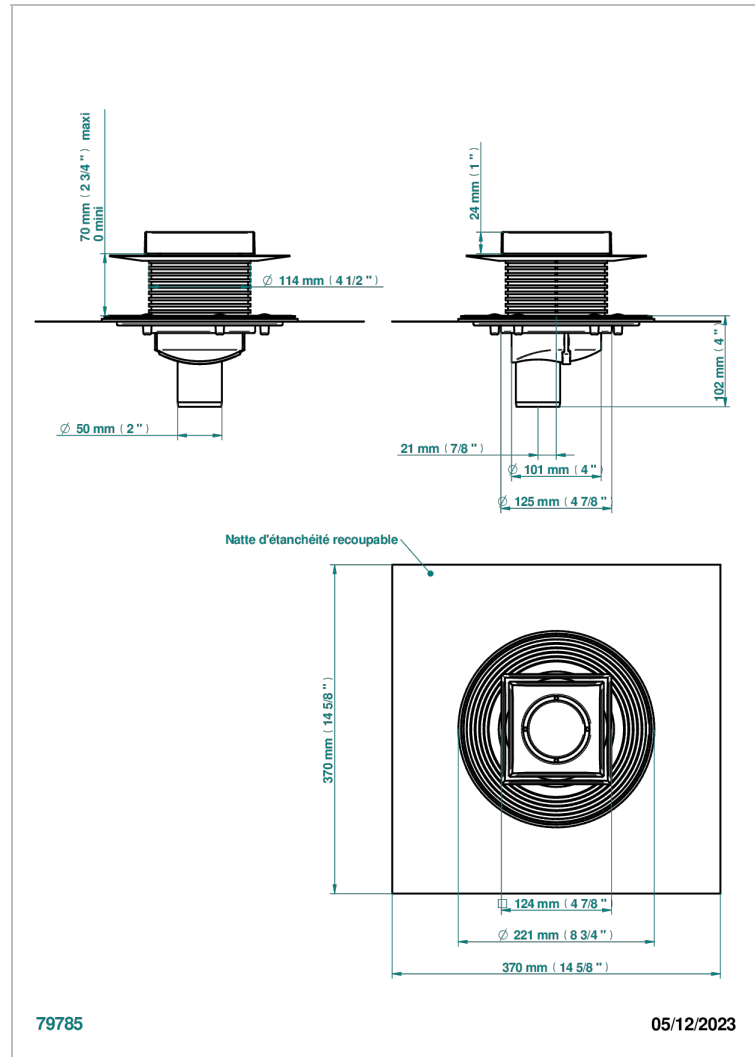

# PULL DOOR HANDLES

B8F-763B125B50

Square Stainless Steel shower drain 125 mm, with bottom outlet D50mm, Grid for tiling

## 特色

- Pull door handles
- Square Stainless Steel shower drain 125 mm, with bottom outlet D50mm, Grid for tiling