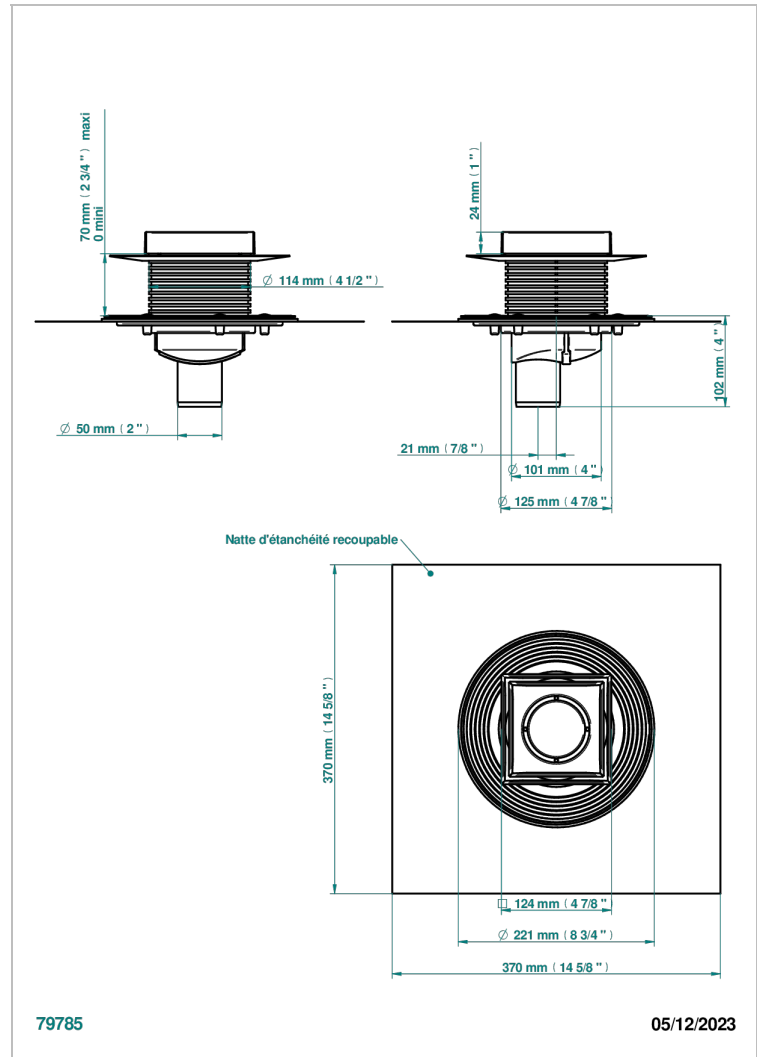

COLLECTION BERLIN

B8E-763B125B50

Square Stainless Steel shower drain 125 mm, with bottom outlet D50mm, Grid for tiling

THG[®]
PARIS

CHARACTERISTIC

- Collection Berlin
- Square Stainless Steel shower drain 125 mm, with bottom outlet D50mm, Grid for tiling