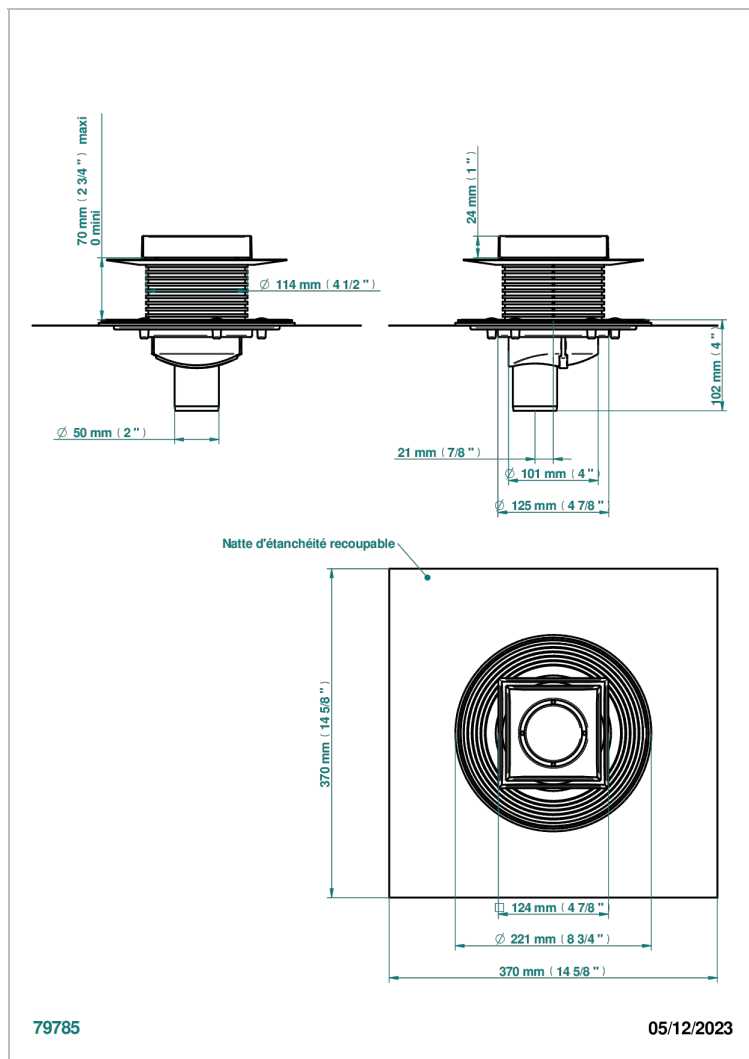

# COLLECTION BERLIN

B8E-763B125B50

Square Stainless Steel shower drain 125 mm, with bottom outlet D50mm, Grid for tiling

THG<sup>®</sup>  
PARIS

## CARACTERÍSTICAS

- Collection Berlin
- Square Stainless Steel shower drain 125 mm, with bottom outlet D50mm, Grid for tiling