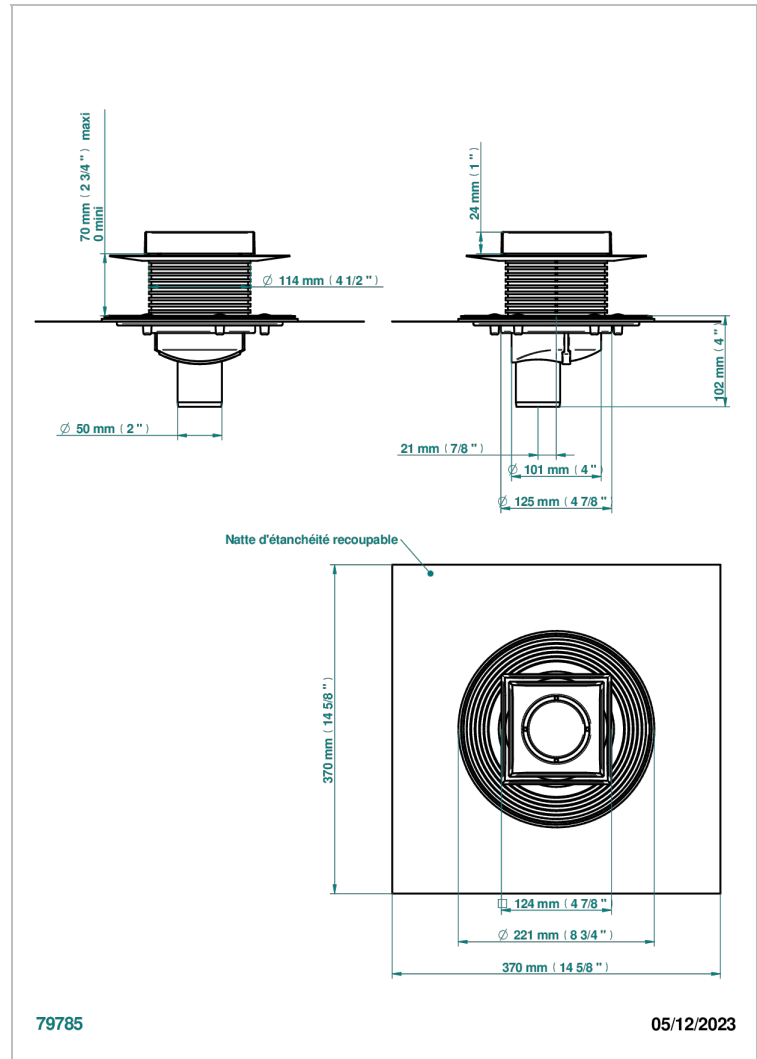

COLLECTION BERLIN

B8E-763B125B50

Square Stainless Steel shower drain 125 mm, with bottom outlet D50mm, Grid for tiling

THG[®]
PARIS

CHARACTERISTIC

- Collection Berlin
- Square Stainless Steel shower drain 125 mm, with bottom outlet D50mm, Grid for tiling