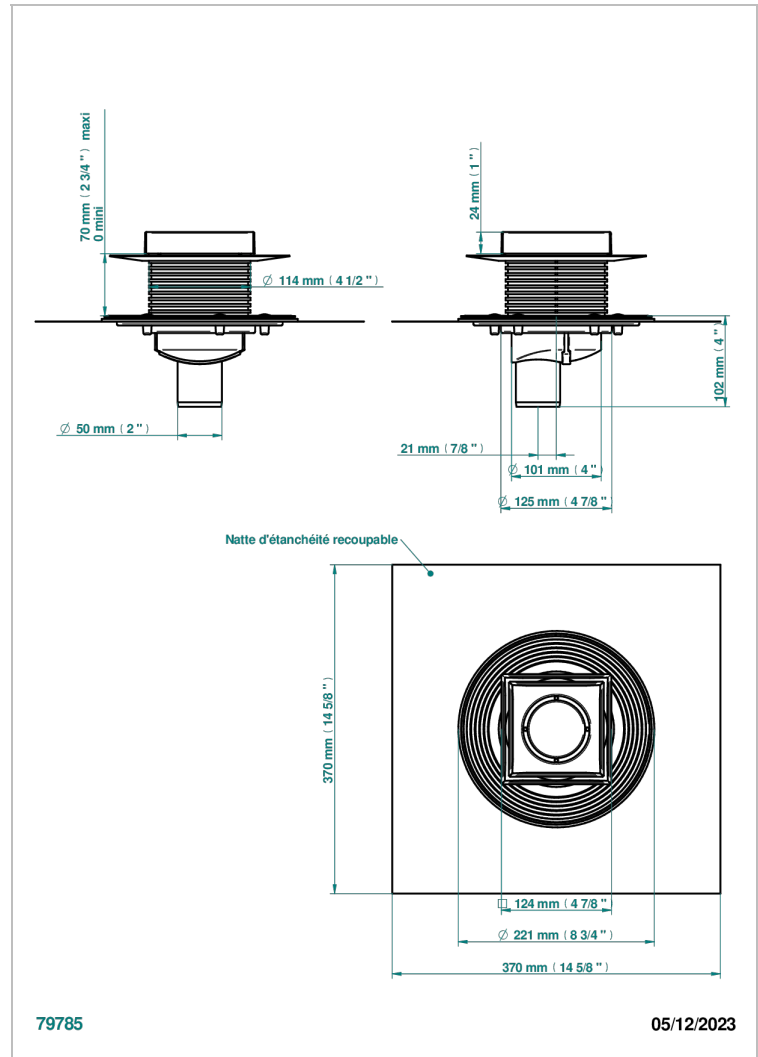

COLLECTION BERLIN

B8E-763B125B50

Square Stainless Steel shower drain 125 mm, with bottom outlet D50mm, Grid for tiling

THG[®]
PARIS

EIGENSCHAFTEN

- Collection Berlin
- Square Stainless Steel shower drain 125 mm, with bottom outlet D50mm, Grid for tiling