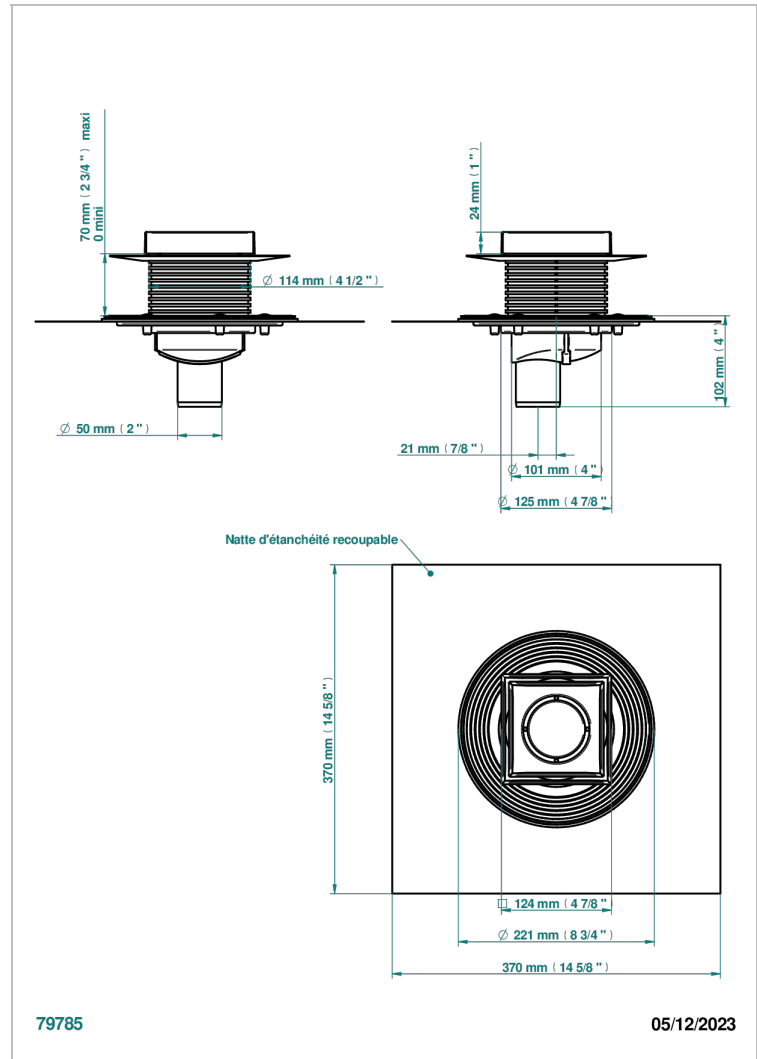

COLLECTION BERLIN

B8E-763B125B50

Square Stainless Steel shower drain 125 mm, with bottom outlet D50mm, Grid for tiling

THG[®]
PARIS

ХАРАКТЕРИСТИКИ

- Collection Berlin
- Square Stainless Steel shower drain 125 mm, with bottom outlet D50mm, Grid for tiling