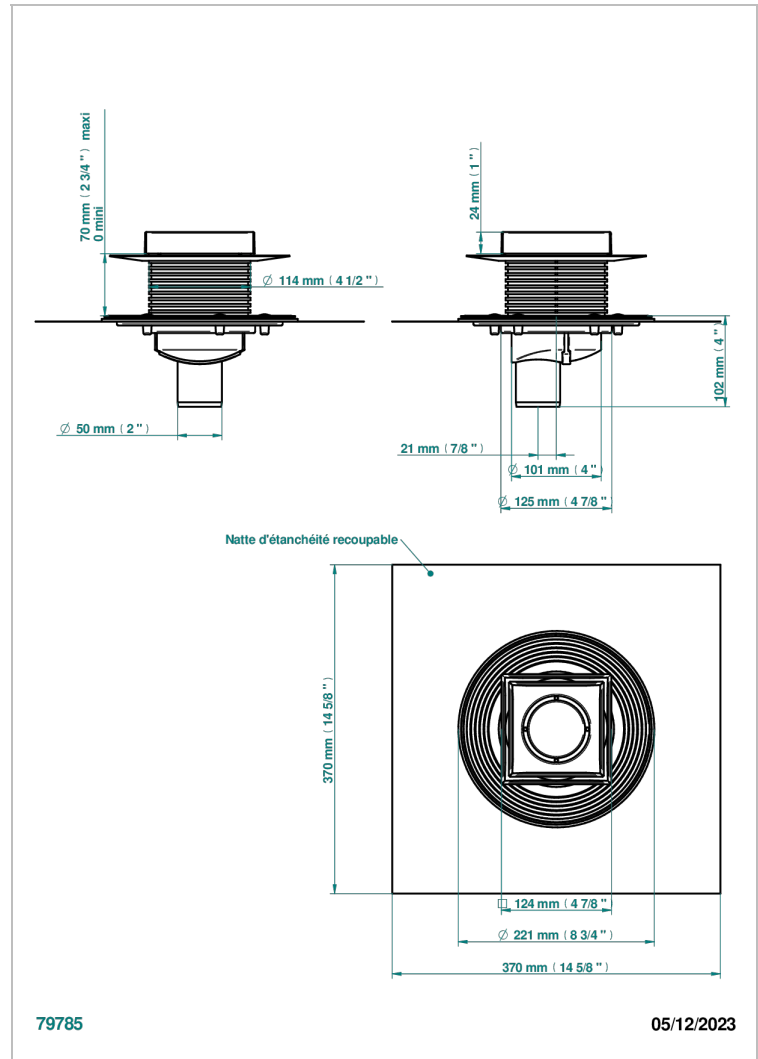

COLLECTION BERLIN

B8E-763B125B50

Square Stainless Steel shower drain 125 mm, with bottom outlet D50mm, Grid for tiling

THG[®]
PARIS

CARACTERÍSTICAS

- Collection Berlin
- Square Stainless Steel shower drain 125 mm, with bottom outlet D50mm, Grid for tiling