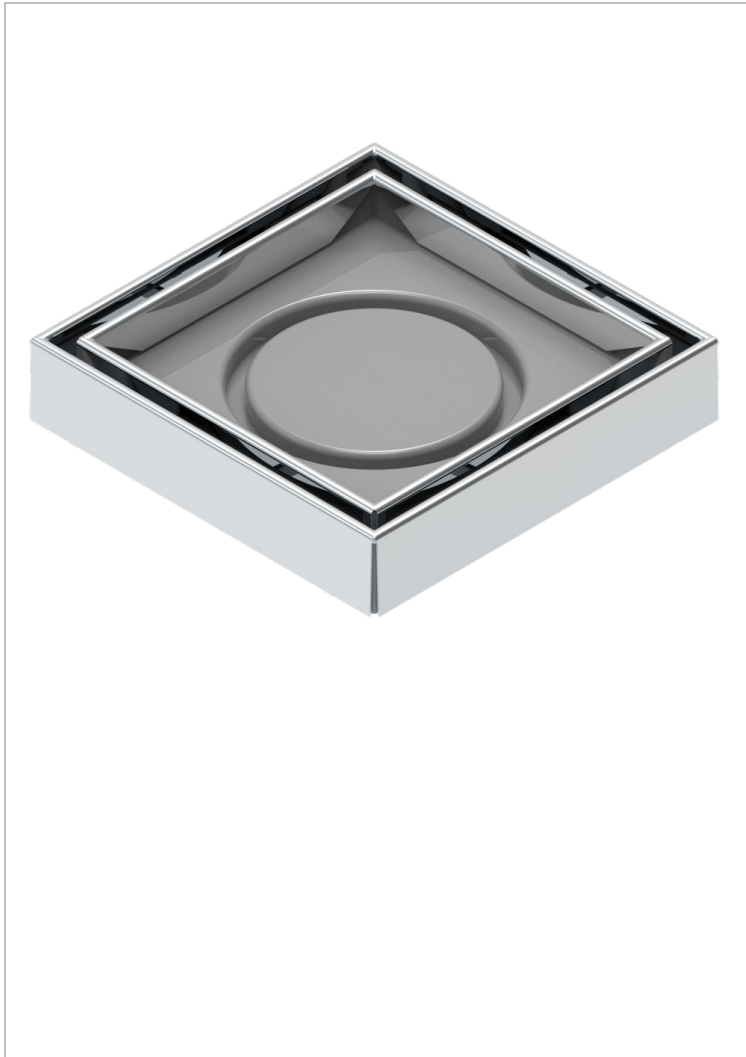

COLLECTION BERLIN

B8E-763B125B50

Square Stainless Steel shower drain 125 mm, with bottom outlet D50mm, Grid for tiling

THG[®]
PARIS

CHARACTERISTIC

- Collection Berlin
- Square Stainless Steel shower drain 125 mm, with bottom outlet D50mm, Grid for tiling

AVAILABLE FINITIONS

Black ceram - D30
Blush PVD - H62
Brass color PVD - H49
Brown bronze color PVD - F33
Gold color PVD - H52
Graphite PVD - H64

Matt Umber PVD - H67
Matt blush PVD - H60
Matt brass color PVD - H50
Matt brown bronze color PVD - F34
Matt gold color PVD - H53
Matt graphite PVD - H65

Matt nickel color PVD - H56
Nickel color PVD - H55
Umber PVD - H66
brushed stainless steel - A09
shiny stainless steel - A08