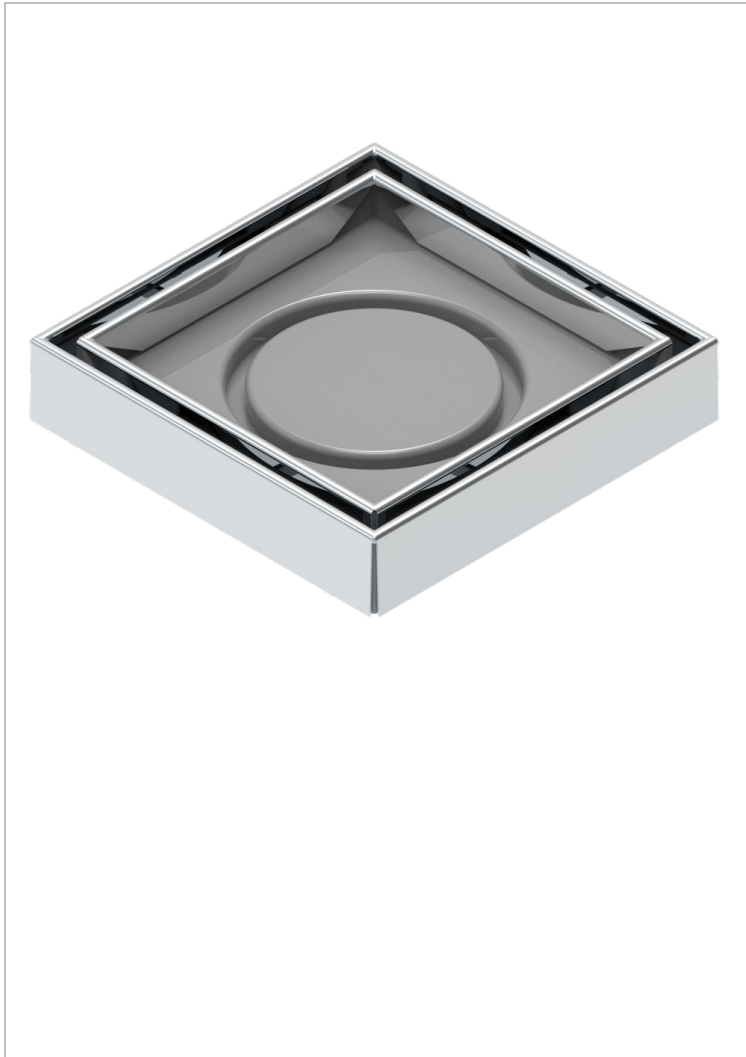

COLLECTION BERLIN

B8E-763B125B50

Square Stainless Steel shower drain 125 mm, with bottom outlet D50mm, Grid for tiling

THG[®]
PARIS

EIGENSCHAFTEN

- Collection Berlin
- Square Stainless Steel shower drain 125 mm, with bottom outlet D50mm, Grid for tiling

VERFÜGBARE OBERFLÄCHEN

Edelstahl gebürstet - A09
Edelstahl poliert - A08
Mattschwarz keramik - D30
Pvd blush - H62
Pvd blush matt - H60
Pvd bronze braun - F33

Pvd bronze braun matt - F34
Pvd gold - H52
Pvd gold matt - H53
Pvd graphite - H64
Pvd graphite matt - H65
Pvd messing - H49