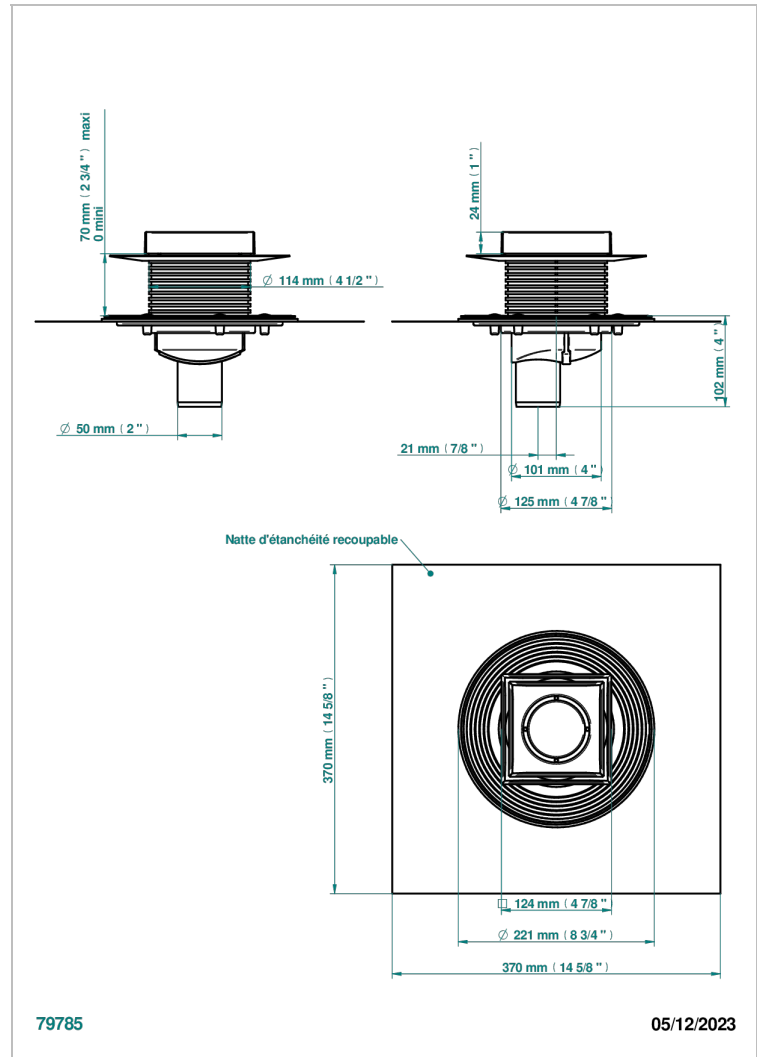

COLLECTION BERLIN

B8E-763B125B50

Square Stainless Steel shower drain 125 mm, with bottom outlet D50mm, Grid for tiling

THG[®]
PARIS

EIGENSCHAFTEN

- Collection Berlin
- Square Stainless Steel shower drain 125 mm, with bottom outlet D50mm, Grid for tiling