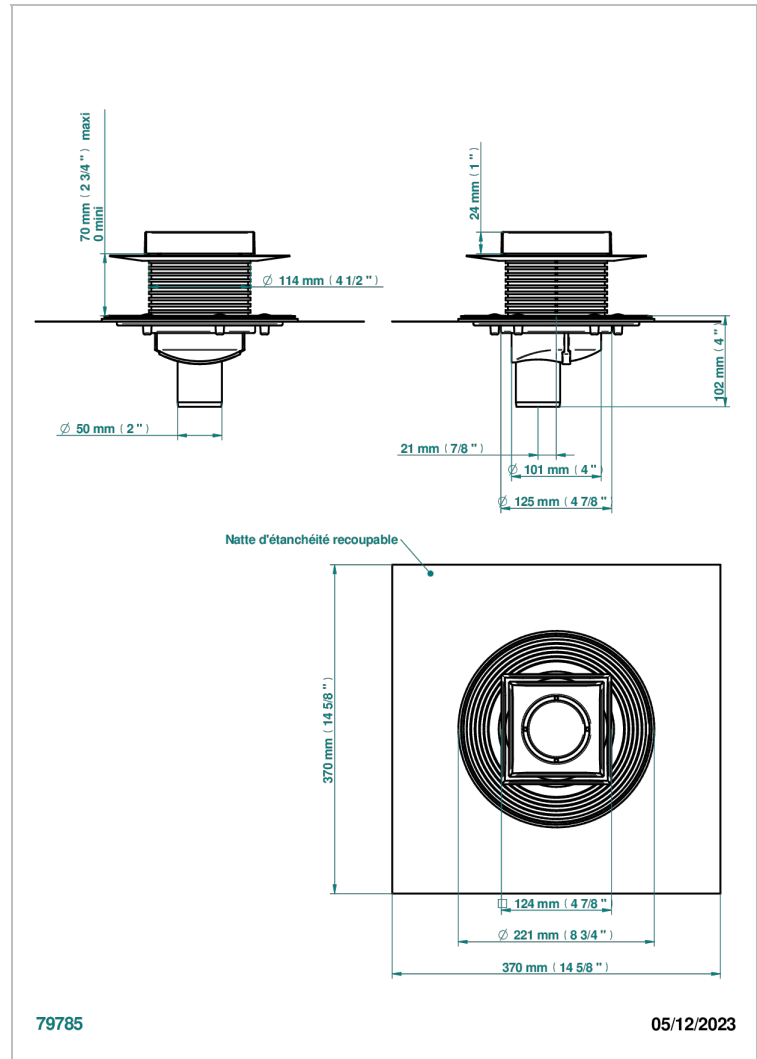

# COLLECTION BERLIN

B8E-763B125B50

Square Stainless Steel shower drain 125 mm, with bottom outlet D50mm, Grid for tiling

THG<sup>®</sup>  
PARIS

## 特色

- Collection Berlin
- Square Stainless Steel shower drain 125 mm, with bottom outlet D50mm, Grid for tiling