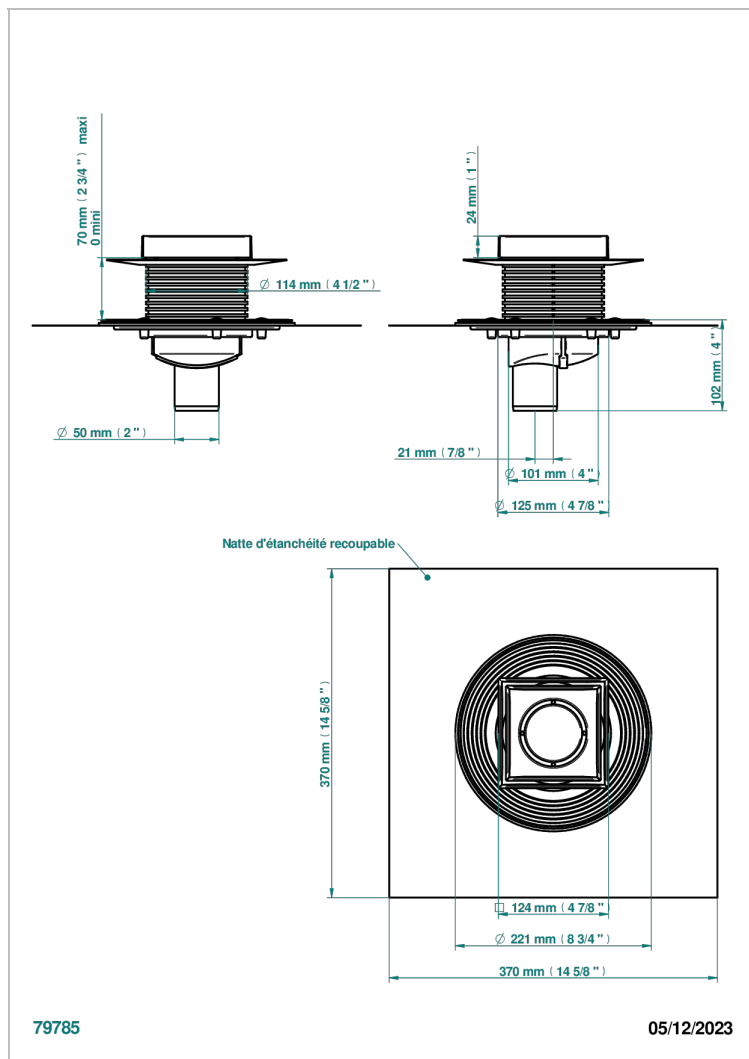

# COLLECTION NEW YORK

B8D-763B125B50

Square Stainless Steel shower drain 125 mm, with bottom outlet D50mm, Grid for tiling

THG<sup>®</sup>  
PARIS

## CHARACTERISTIC

- Collection New York
- Square Stainless Steel shower drain 125 mm, with bottom outlet D50mm, Grid for tiling