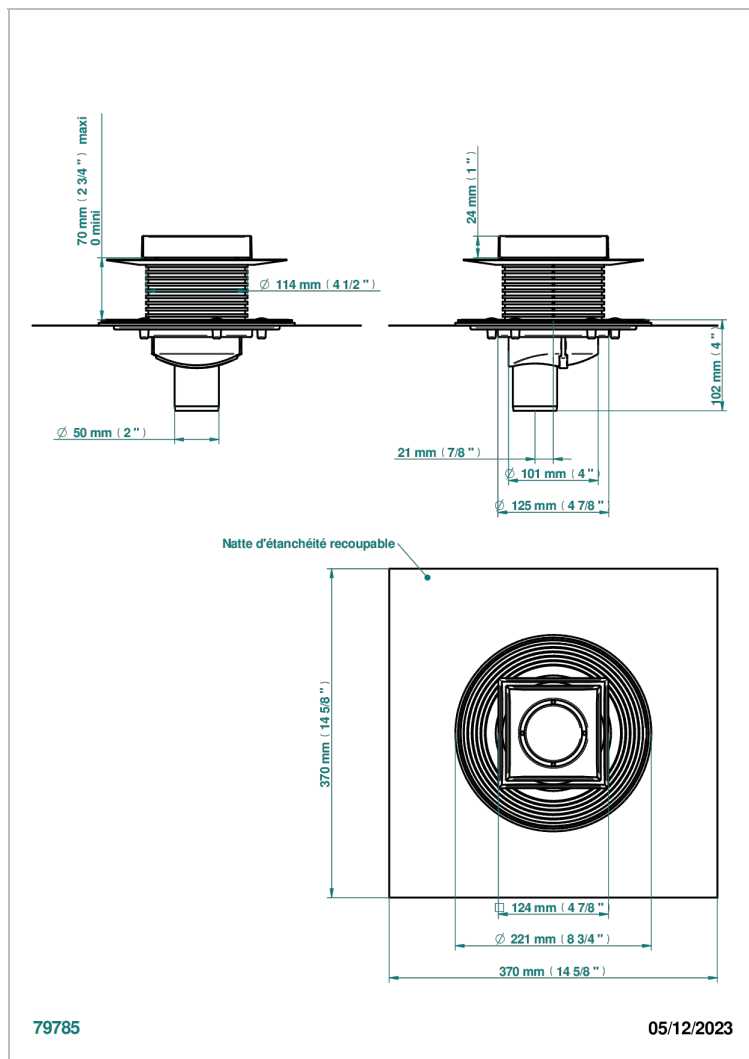

COLLECTION NEW YORK

B8D-763B125B50

Square Stainless Steel shower drain 125 mm, with bottom outlet D50mm, Grid for tiling

THG[®]
PARIS

CARACTERÍSTICAS

- Collection New York
- Square Stainless Steel shower drain 125 mm, with bottom outlet D50mm, Grid for tiling