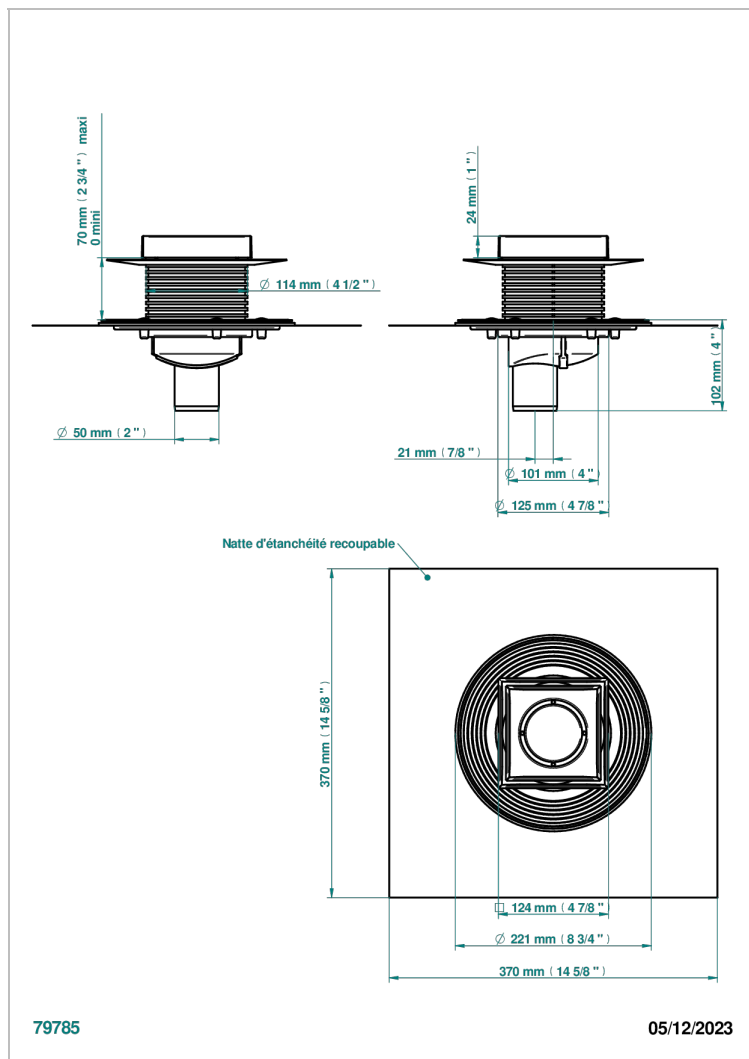

COLLECTION NEW YORK

B8D-763B125B50

THG[®]
PARIS

Square Stainless Steel shower drain 125 mm, with bottom outlet D50mm, Grid for tiling

CHARACTERISTIC

- Collection New York
- Square Stainless Steel shower drain 125 mm, with bottom outlet D50mm, Grid for tiling