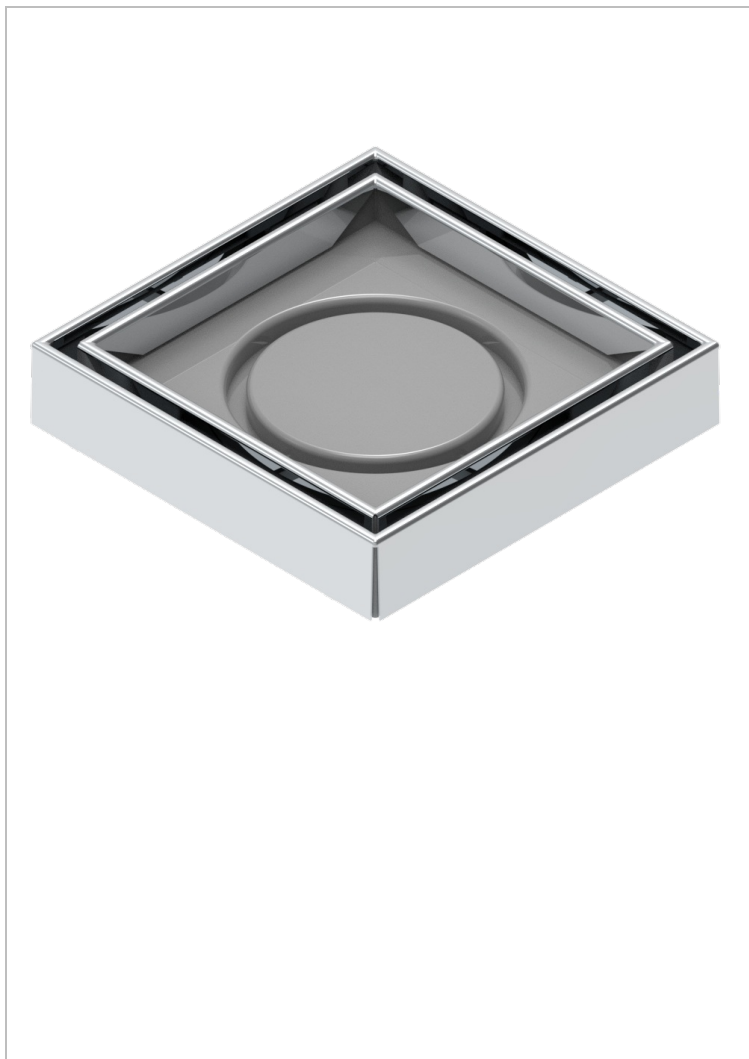

COLLECTION NEW YORK

B8D-763B125B50

THG[®]
PARIS

Square Stainless Steel shower drain 125 mm, with bottom outlet D50mm, Grid for tiling

CHARACTERISTIC

- Collection New York
- Square Stainless Steel shower drain 125 mm, with bottom outlet D50mm, Grid for tiling

AVAILABLE FINITIONS

Black ceram - D30
Blush PVD - H62
Brass color PVD - H49
Brown bronze color PVD - F33
Gold color PVD - H52
Graphite PVD - H64

Matt Umber PVD - H67
Matt blush PVD - H60
Matt brass color PVD - H50
Matt brown bronze color PVD - F34
Matt gold color PVD - H53
Matt graphite PVD - H65

Matt nickel color PVD - H56
Nickel color PVD - H55
Umber PVD - H66
brushed stainless steel - A09
shiny stainless steel - A08