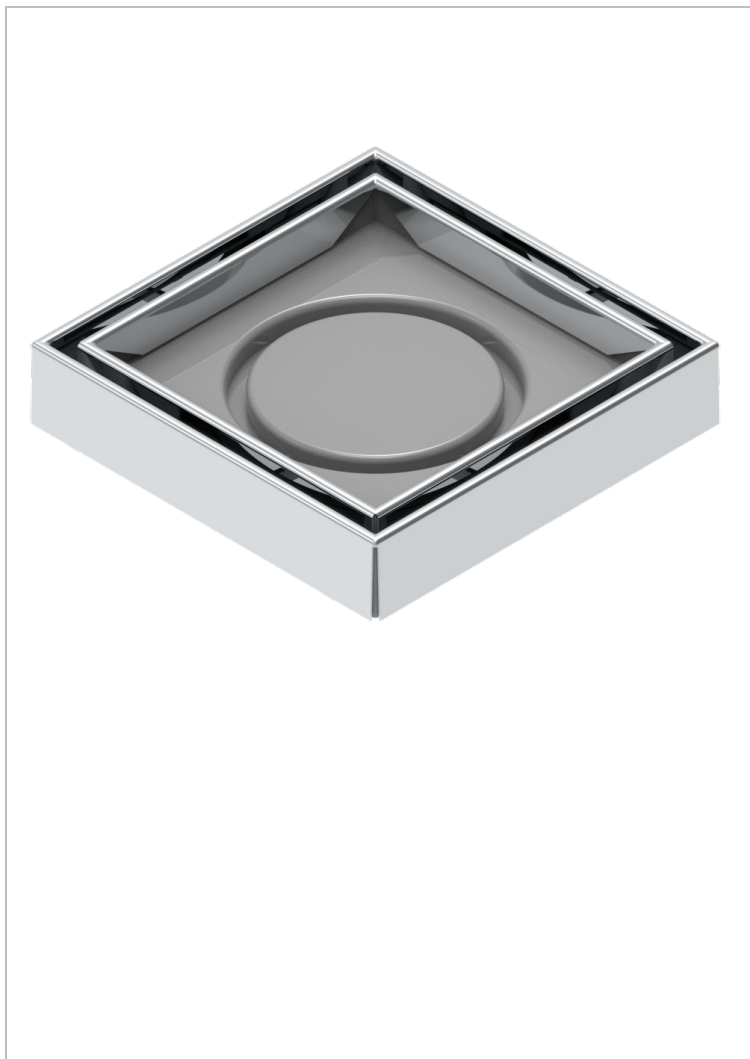

# COLLECTION NEW YORK

B8D-763B125B50

Square Stainless Steel shower drain 125 mm, with bottom outlet D50mm, Grid for tiling

THG<sup>®</sup>  
PARIS

## EIGENSCHAFTEN

- Collection New York
- Square Stainless Steel shower drain 125 mm, with bottom outlet D50mm, Grid for tiling

## VERFÜGBARE OBERFLÄCHEN

Edelstahl gebürstet - A09  
Edelstahl poliert - A08  
Mattschwarz keramik - D30  
Pvd blush - H62  
Pvd blush matt - H60  
Pvd bronze braun - F33

Pvd bronze braun matt - F34  
Pvd gold - H52  
Pvd gold matt - H53  
Pvd graphite - H64  
Pvd graphite matt - H65  
Pvd messing - H49