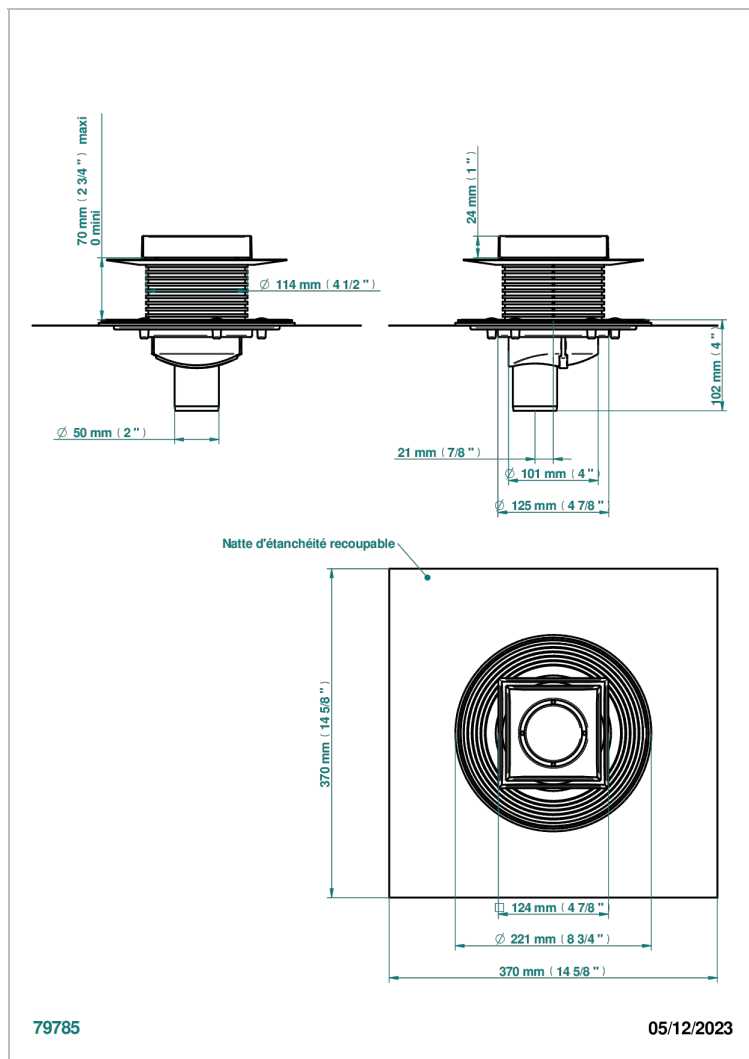

# COLLECTION NEW YORK

B8D-763B125B50

Square Stainless Steel shower drain 125 mm, with bottom outlet D50mm, Grid for tiling

THG<sup>®</sup>  
PARIS

## EIGENSCHAFTEN

- Collection New York
- Square Stainless Steel shower drain 125 mm, with bottom outlet D50mm, Grid for tiling