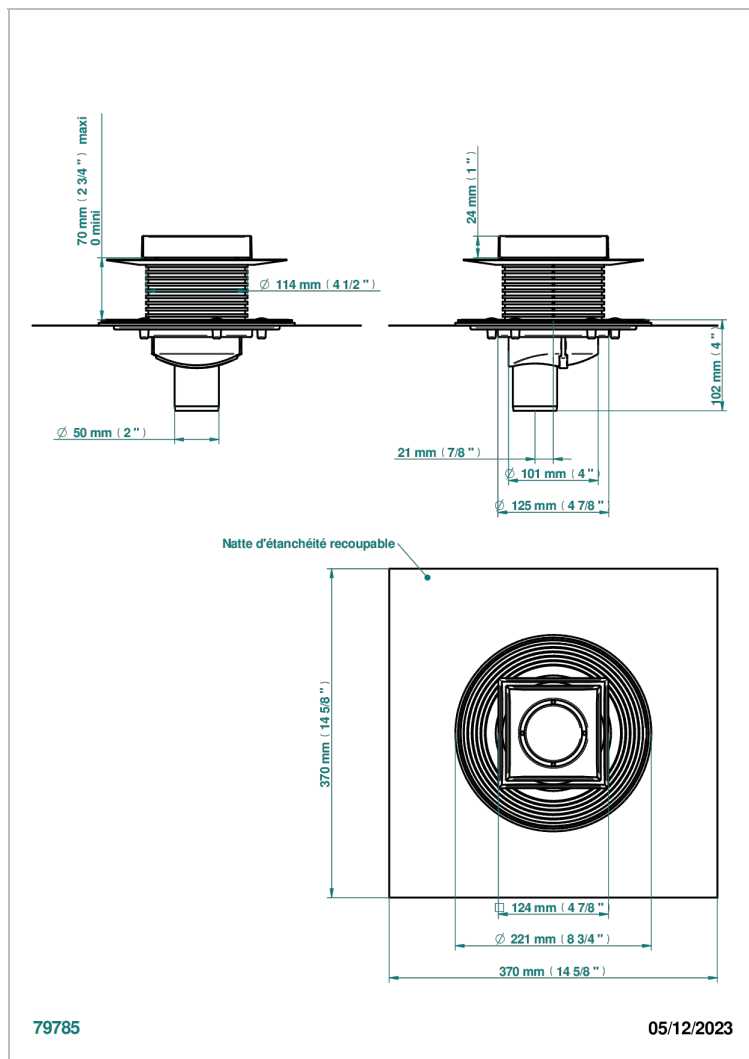

COLLECTION NEW YORK

B8D-763B125B50

Square Stainless Steel shower drain 125 mm, with bottom outlet D50mm, Grid for tiling

THG[®]
PARIS

ХАРАКТЕРИСТИКИ

- Collection New York
- Square Stainless Steel shower drain 125 mm, with bottom outlet D50mm, Grid for tiling