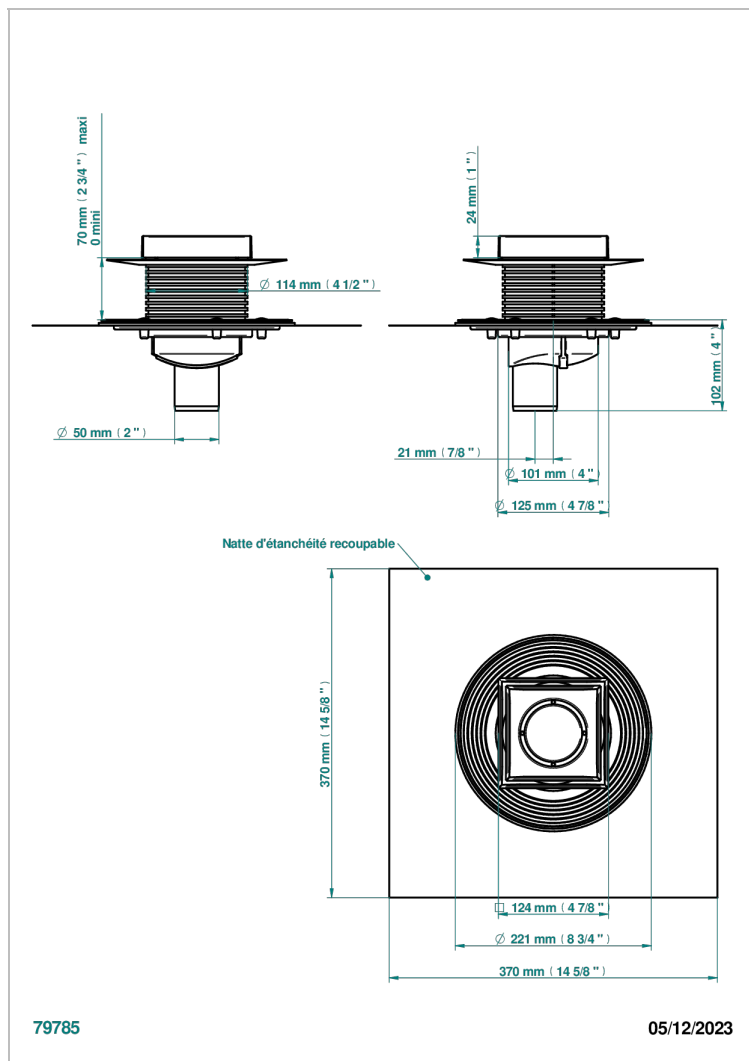

COLLECTION NEW YORK

B8D-763B125B50

Square Stainless Steel shower drain 125 mm, with bottom outlet D50mm, Grid for tiling

THG[®]
PARIS

CARACTERÍSTICAS

- Collection New York
- Square Stainless Steel shower drain 125 mm, with bottom outlet D50mm, Grid for tiling