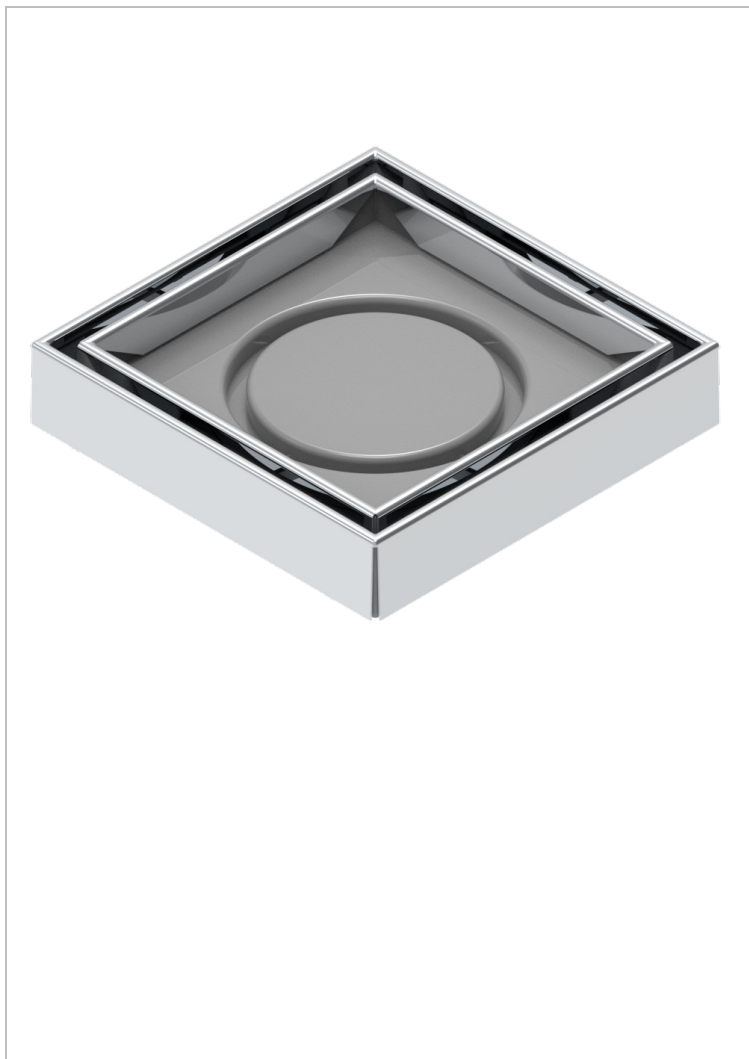

# COLLECTION NEW YORK

B8D-763B125B50

Square Stainless Steel shower drain 125 mm, with bottom outlet D50mm, Grid for tiling

THG<sup>®</sup>  
PARIS

## CHARACTERISTIC

- Collection New York
- Square Stainless Steel shower drain 125 mm, with bottom outlet D50mm, Grid for tiling

## AVAILABLE FINITIONS

Black ceram - D30  
Blush PVD - H62  
Brass color PVD - H49  
Brown bronze color PVD - F33  
Gold color PVD - H52  
Graphite PVD - H64

Matt Umber PVD - H67  
Matt blush PVD - H60  
Matt brass color PVD - H50  
Matt brown bronze color PVD - F34  
Matt gold color PVD - H53  
Matt graphite PVD - H65