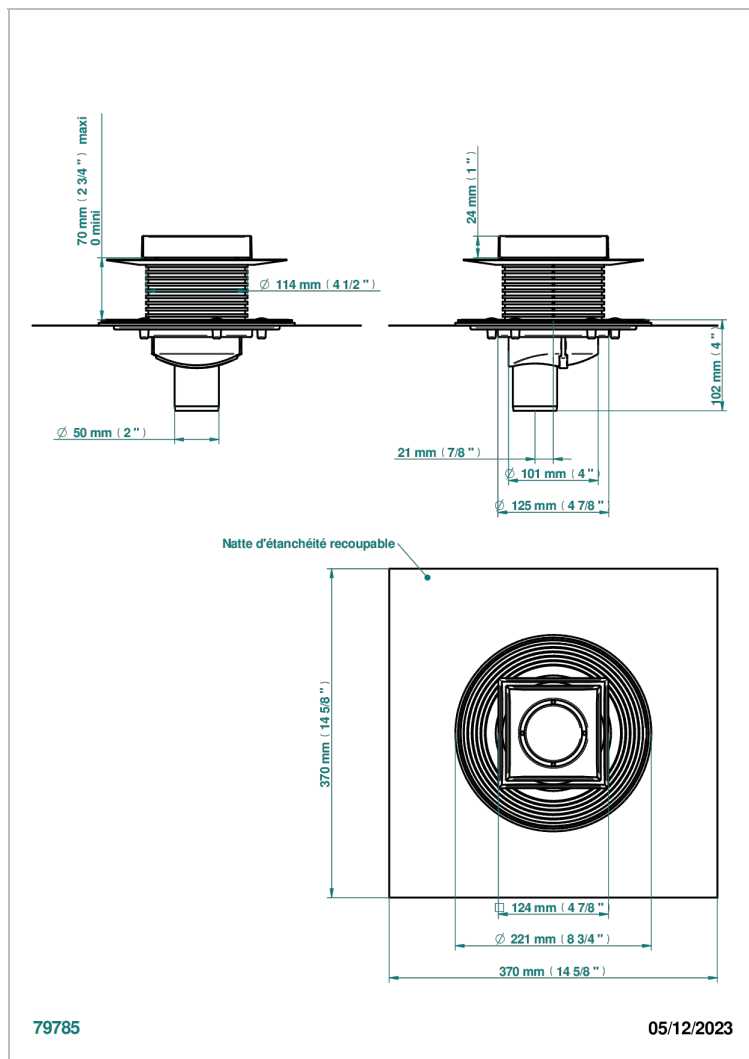

COLLECTION NEW YORK

B8D-763B125B50

Square Stainless Steel shower drain 125 mm, with bottom outlet D50mm, Grid for tiling

THG[®]
PARIS

EIGENSCHAFTEN

- Collection New York
- Square Stainless Steel shower drain 125 mm, with bottom outlet D50mm, Grid for tiling