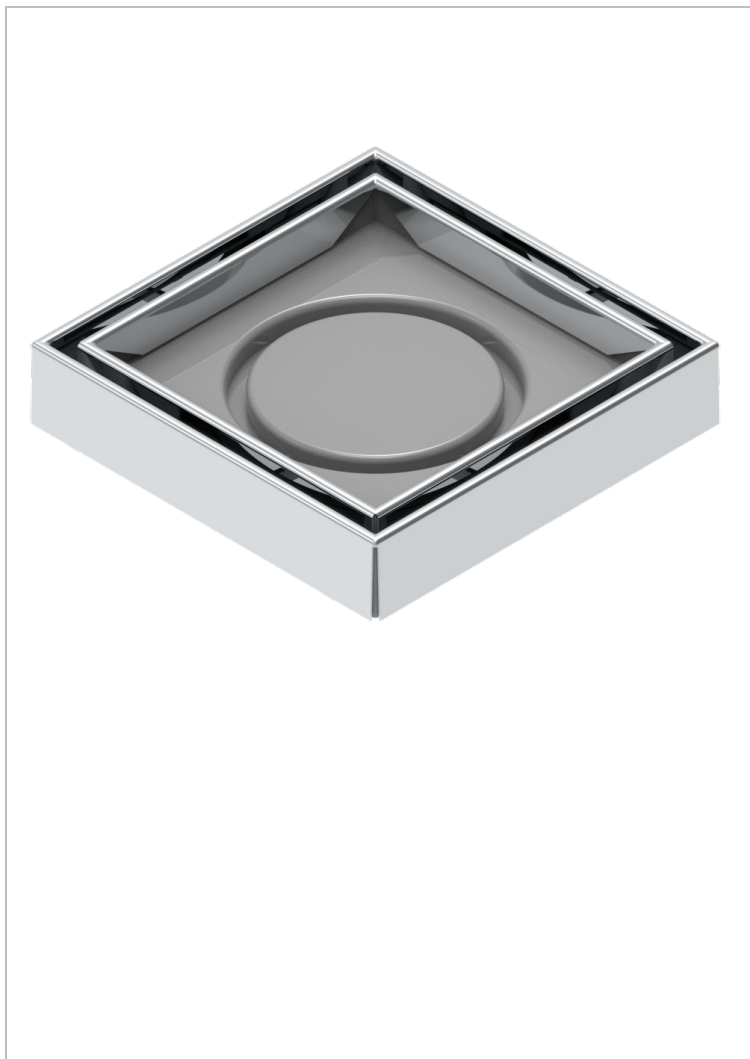

COLLECTION NEW YORK

B8D-763B125B50

Square Stainless Steel shower drain 125 mm, with bottom outlet D50mm, Grid for tiling

THG[®]
PARIS

EIGENSCHAFTEN

- Collection New York
- Square Stainless Steel shower drain 125 mm, with bottom outlet D50mm, Grid for tiling

VERFÜGBARE OBERFLÄCHEN

Edelstahl gebürstet - A09
Edelstahl poliert - A08
Mattschwarz keramik - D30
Pvd blush - H62
Pvd blush matt - H60
Pvd bronze braun - F33

Pvd bronze braun matt - F34
Pvd gold - H52
Pvd gold matt - H53
Pvd graphite - H64
Pvd graphite matt - H65
Pvd messing - H49