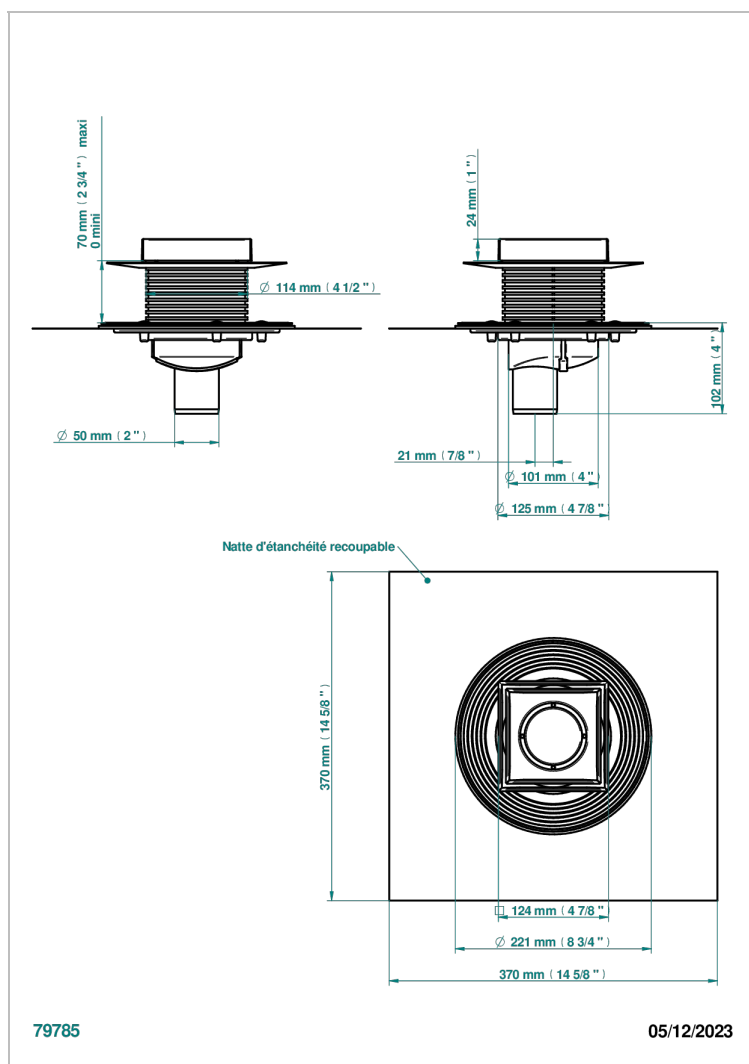

COLLECTION NEW YORK

B8D-763B125B50

Square Stainless Steel shower drain 125 mm, with bottom outlet D50mm, Grid for tiling

THG[®]
PARIS

特色

- Collection New York
- Square Stainless Steel shower drain 125 mm, with bottom outlet D50mm, Grid for tiling

可选饰面

Black ceram - D30
Blush PVD - H62
Graphite PVD - H64
Matt Umber PVD - H67
Matt blush PVD - H60
Matt graphite PVD - H65

PVD哑光棕铜 - F34
PVD哑光金 - H53
PVD哑光铜 - H50
PVD哑光镍 - H56
PVD抛光铜 - H49
PVD棕铜 - F33

PVD金色 - H52
PVD镍 - H55
Umber PVD - H66
亮面不锈钢 - A08
拉丝不锈钢 - A09