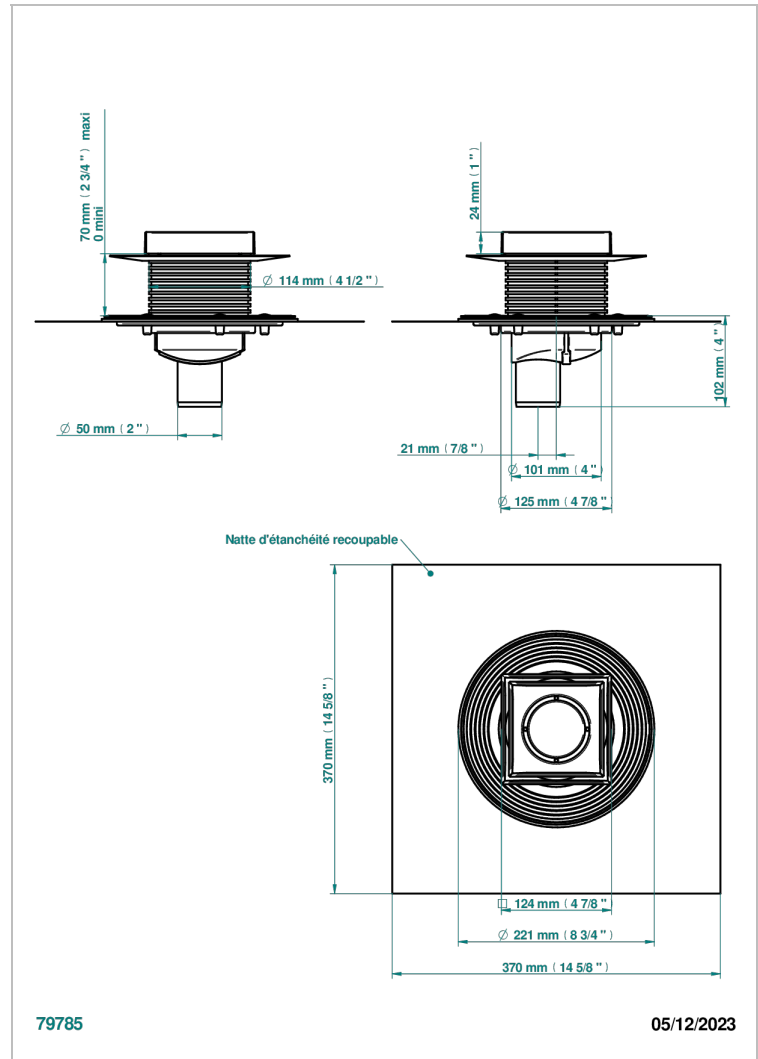

COLLECTION GENEVE

B8C-763B125B50

Square Stainless Steel shower drain 125 mm, with bottom outlet D50mm, Grid for tiling

THG[®]
PARIS

CHARACTERISTIC

- Collection Genève
- Square Stainless Steel shower drain 125 mm, with bottom outlet D50mm, Grid for tiling