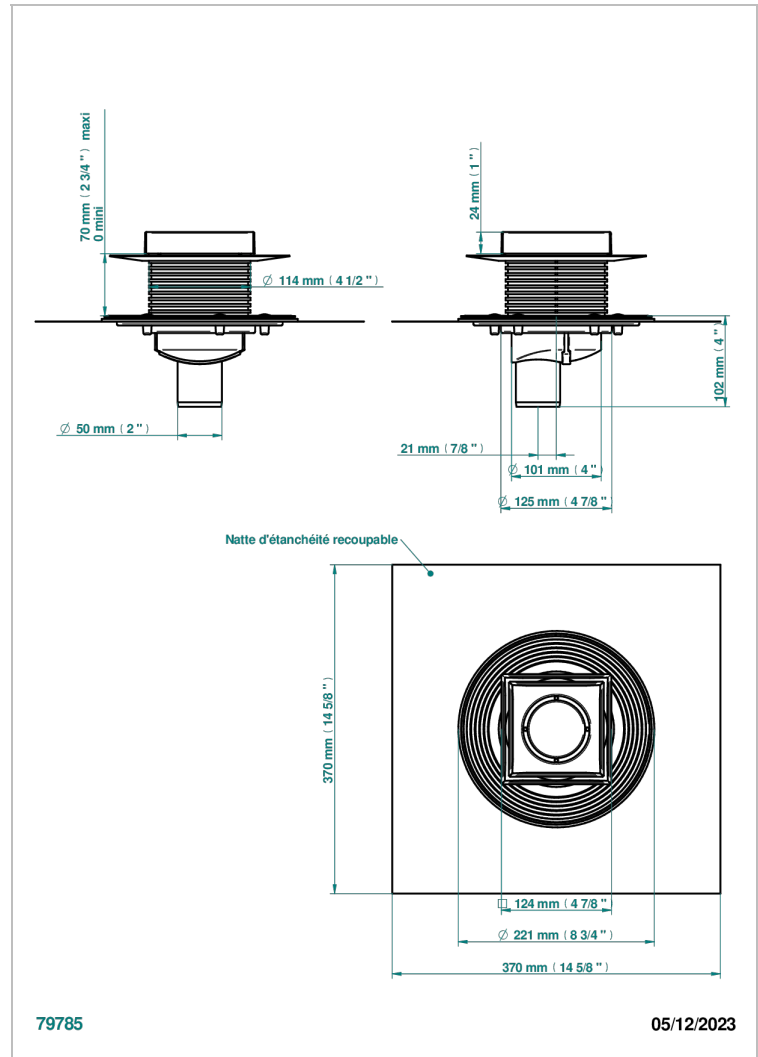

COLLECTION GENEVE

B8C-763B125B50

Square Stainless Steel shower drain 125 mm, with bottom outlet D50mm, Grid for tiling

THG[®]
PARIS

CARACTERÍSTICAS

- Collection Genève
- Square Stainless Steel shower drain 125 mm, with bottom outlet D50mm, Grid for tiling