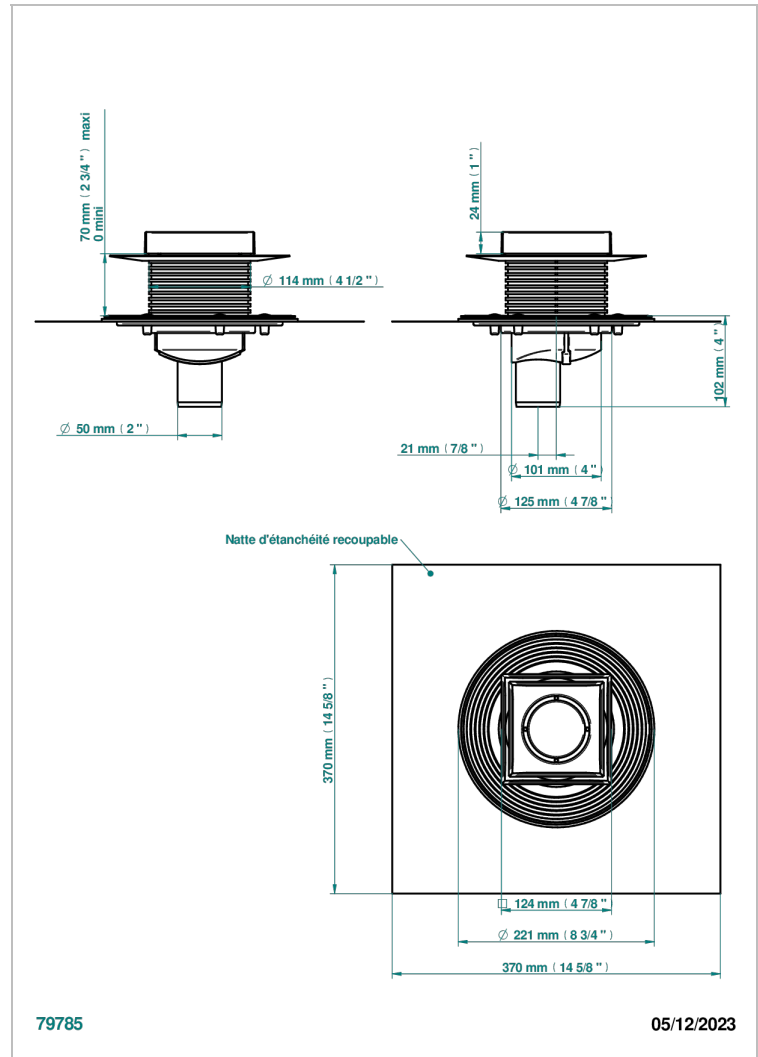

# COLLECTION GENEVE

B8C-763B125B50

Square Stainless Steel shower drain 125 mm, with bottom outlet D50mm, Grid for tiling

THG<sup>®</sup>  
PARIS

## CHARACTERISTIC

- Collection Genève
- Square Stainless Steel shower drain 125 mm, with bottom outlet D50mm, Grid for tiling