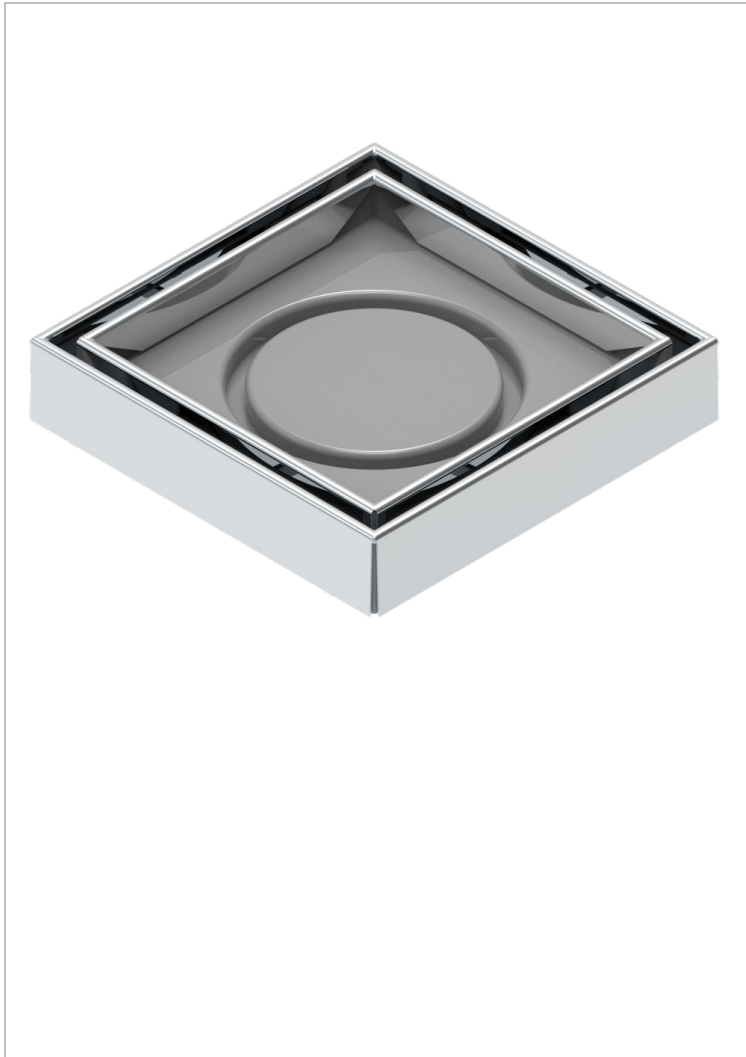

COLLECTION GENEVE

B8C-763B125B50

Square Stainless Steel shower drain 125 mm, with bottom outlet D50mm, Grid for tiling

THG[®]
PARIS

EIGENSCHAFTEN

- Collection Genève
- Square Stainless Steel shower drain 125 mm, with bottom outlet D50mm, Grid for tiling

VERFÜGBARE OBERFLÄCHEN

Edelstahl gebürstet - A09
Edelstahl poliert - A08
Mattschwarz keramik - D30
Pvd blush - H62
Pvd blush matt - H60
Pvd bronze braun - F33

Pvd bronze braun matt - F34
Pvd gold - H52
Pvd gold matt - H53
Pvd graphite - H64
Pvd graphite matt - H65
Pvd messing - H49