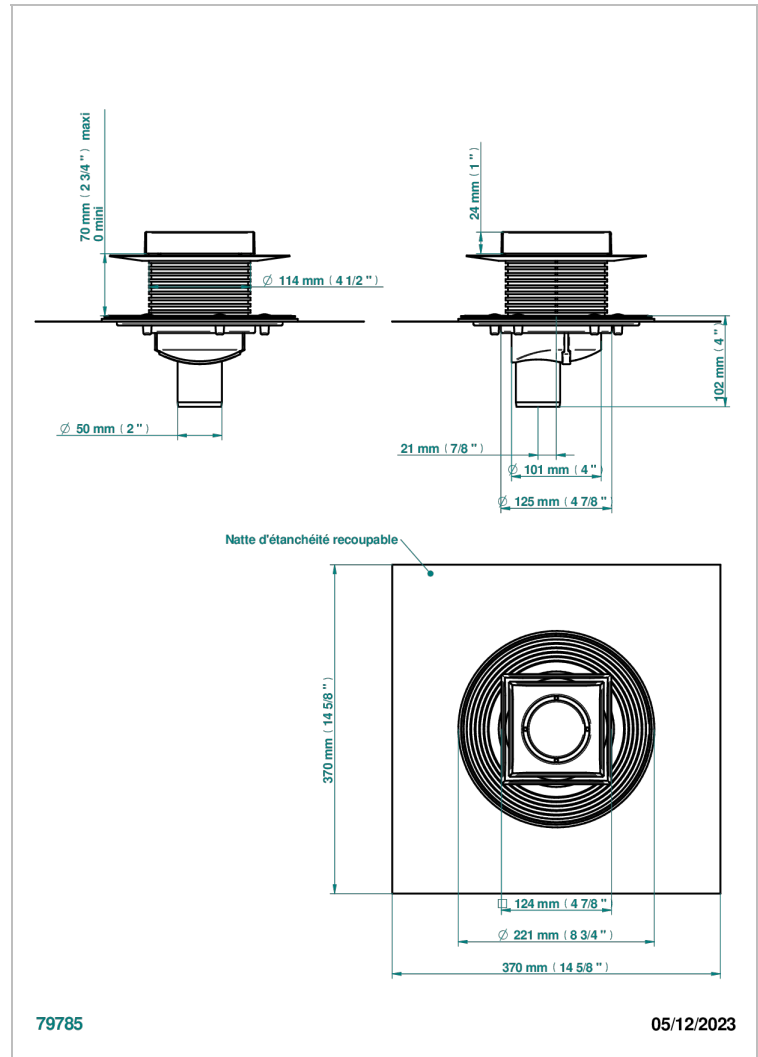

COLLECTION GENEVE

B8C-763B125B50

Square Stainless Steel shower drain 125 mm, with bottom outlet D50mm, Grid for tiling

THG[®]
PARIS

EIGENSCHAFTEN

- Collection Genève
- Square Stainless Steel shower drain 125 mm, with bottom outlet D50mm, Grid for tiling