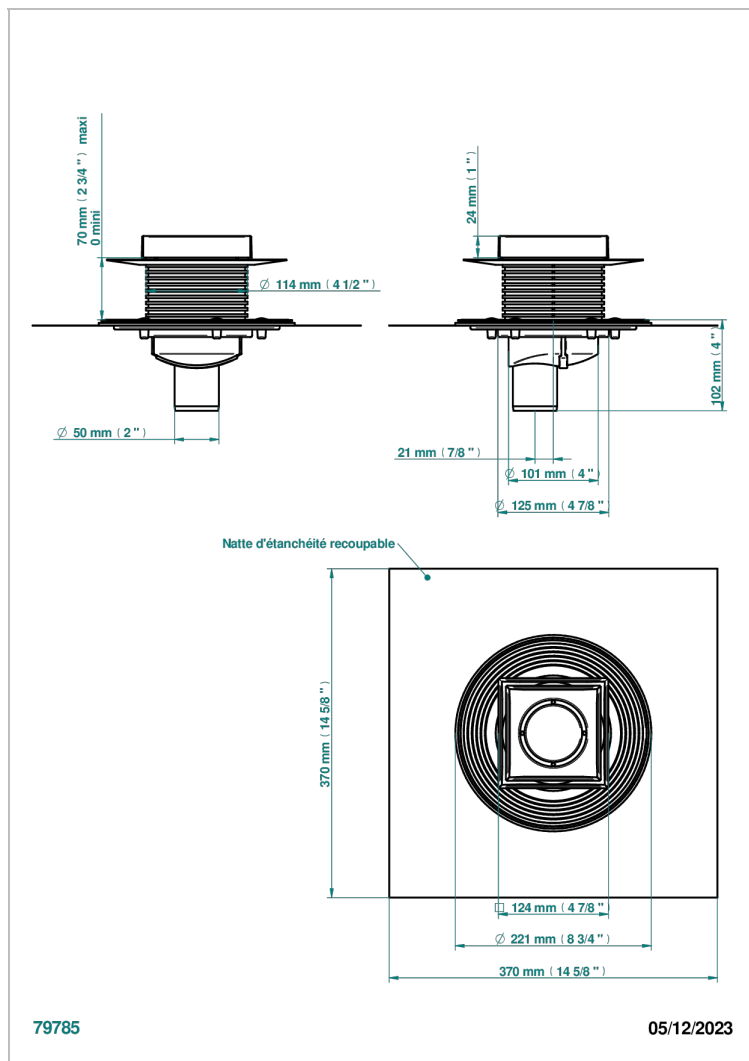

COLLECTION GENEVE

B8C-763B125B50

THG[®]
PARIS

Square Stainless Steel shower drain 125 mm, with bottom outlet D50mm, Grid for tiling

ХАРАКТЕРИСТИКИ

- Collection Genève
- Square Stainless Steel shower drain 125 mm, with bottom outlet D50mm, Grid for tiling