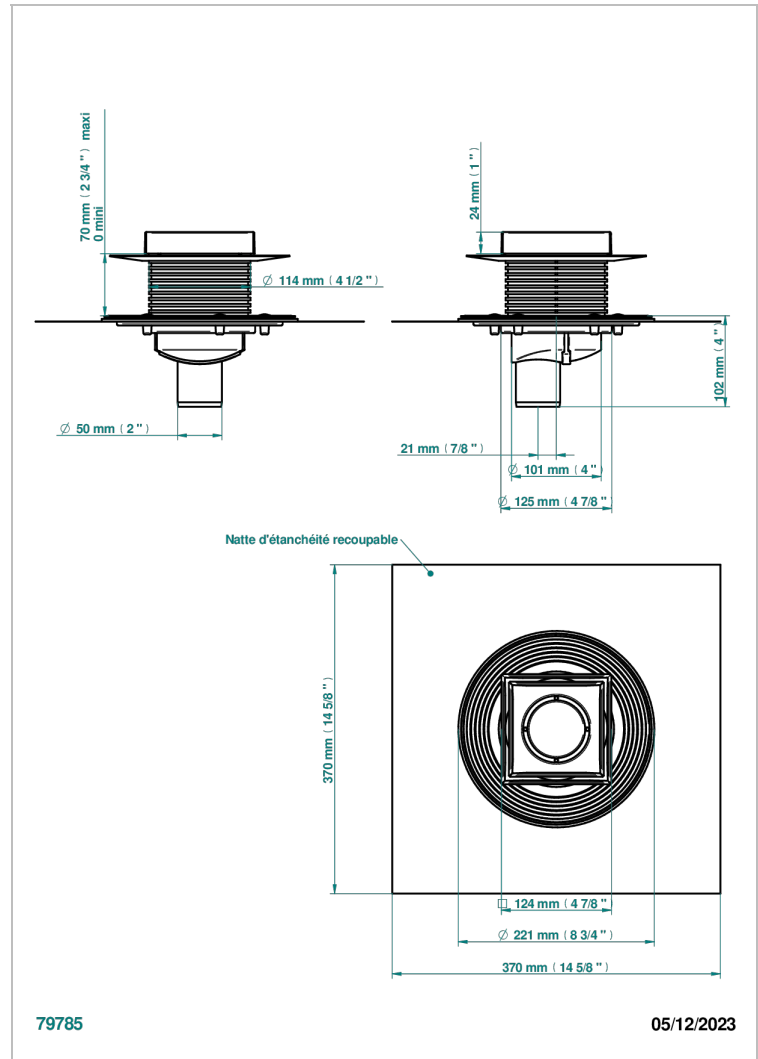

# COLLECTION GENEVE

B8C-763B125B50

Square Stainless Steel shower drain 125 mm, with bottom outlet D50mm, Grid for tiling

THG<sup>®</sup>  
PARIS

## CARACTERÍSTICAS

- Collection Genève
- Square Stainless Steel shower drain 125 mm, with bottom outlet D50mm, Grid for tiling