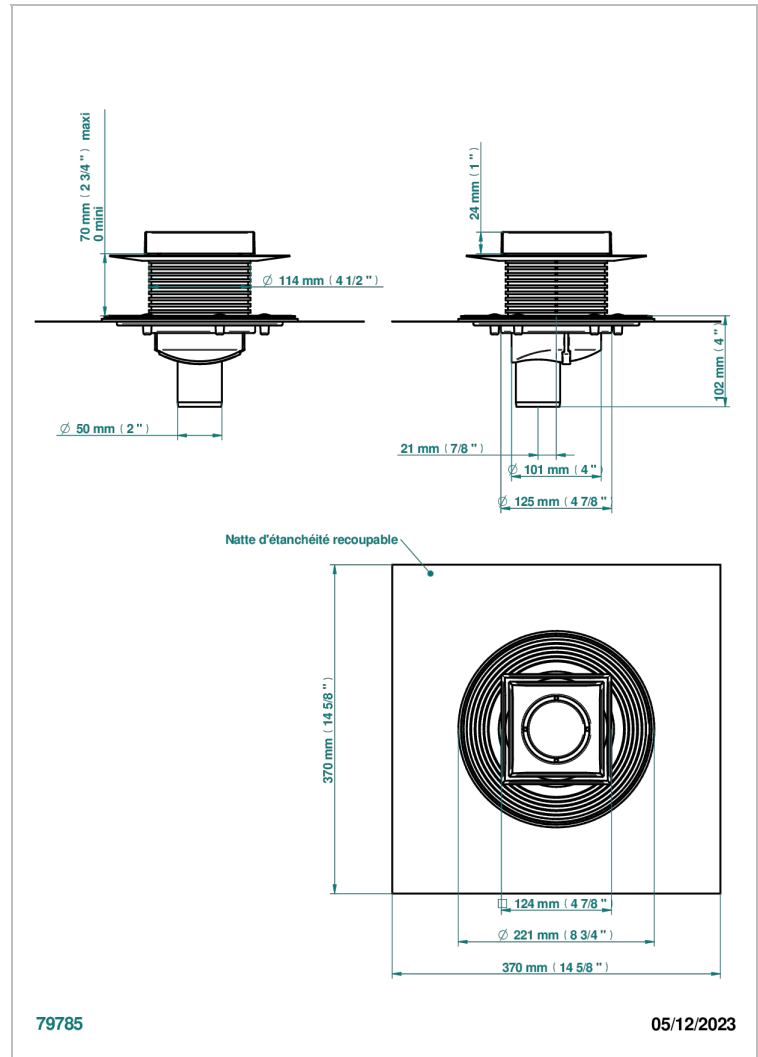

COLLECTION GENEVE

B8C-763B125B50

Square Stainless Steel shower drain 125 mm, with bottom outlet D50mm, Grid for tiling

THG[®]
PARIS

CHARACTERISTIC

- Collection Genève
- Square Stainless Steel shower drain 125 mm, with bottom outlet D50mm, Grid for tiling