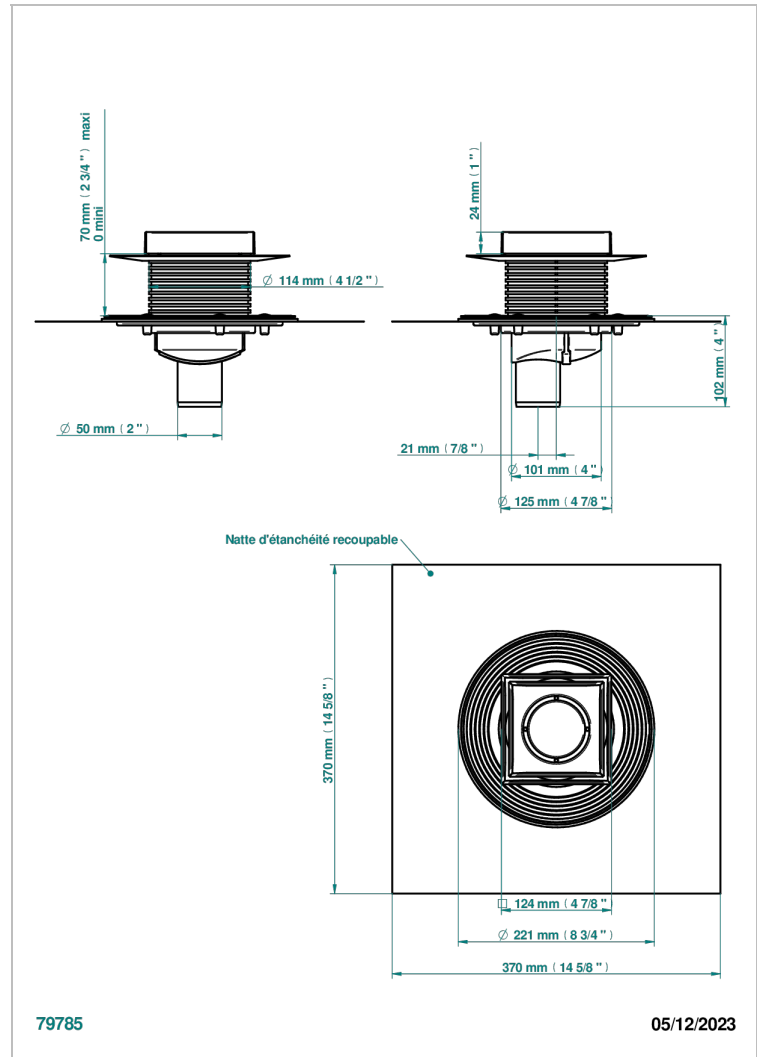

COLLECTION GENEVE

B8C-763B125B50

Square Stainless Steel shower drain 125 mm, with bottom outlet D50mm, Grid for tiling

THG[®]
PARIS

EIGENSCHAFTEN

- Collection Genève
- Square Stainless Steel shower drain 125 mm, with bottom outlet D50mm, Grid for tiling