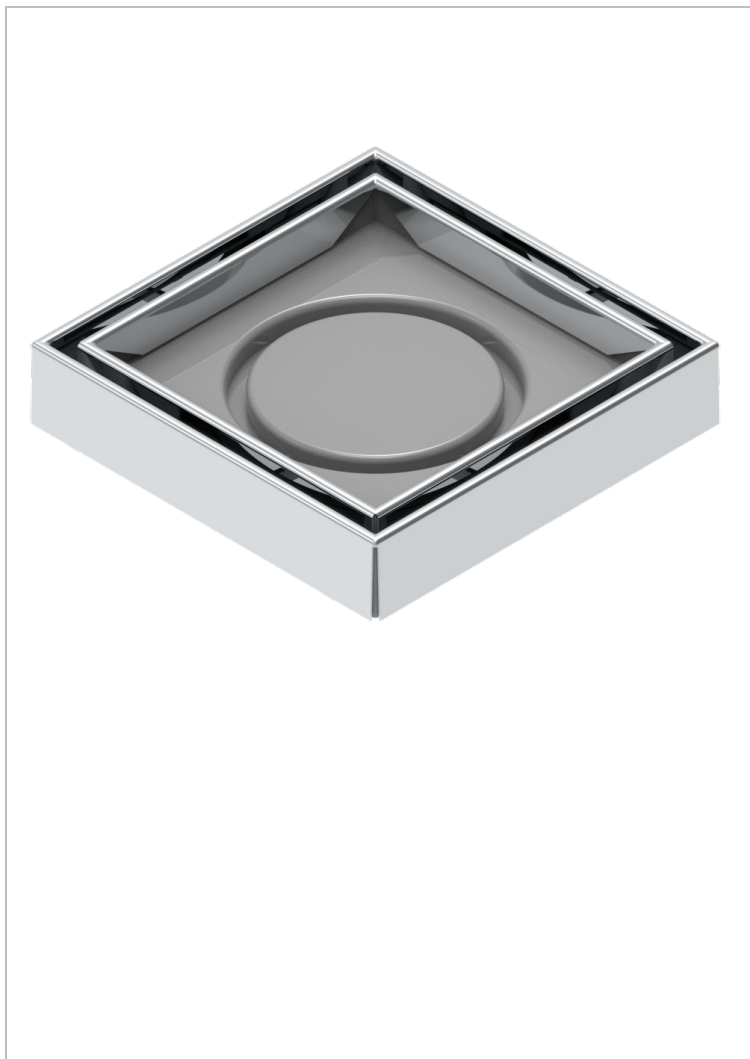

COLLECTION GENEVE

B8C-763B125B50

Square Stainless Steel shower drain 125 mm, with bottom outlet D50mm, Grid for tiling

THG[®]
PARIS

特色

- Collection Genève
- Square Stainless Steel shower drain 125 mm, with bottom outlet D50mm, Grid for tiling

可选饰面

Black ceram - D30
Blush PVD - H62
Graphite PVD - H64
Matt Umber PVD - H67
Matt blush PVD - H60
Matt graphite PVD - H65

PVD哑光棕铜 - F34
PVD哑光金 - H53
PVD哑光铜 - H50
PVD哑光镍 - H56
PVD抛光铜 - H49
PVD棕铜 - F33

PVD金色 - H52
PVD镍 - H55
Umber PVD - H66
亮面不锈钢 - A08
拉丝不锈钢 - A09