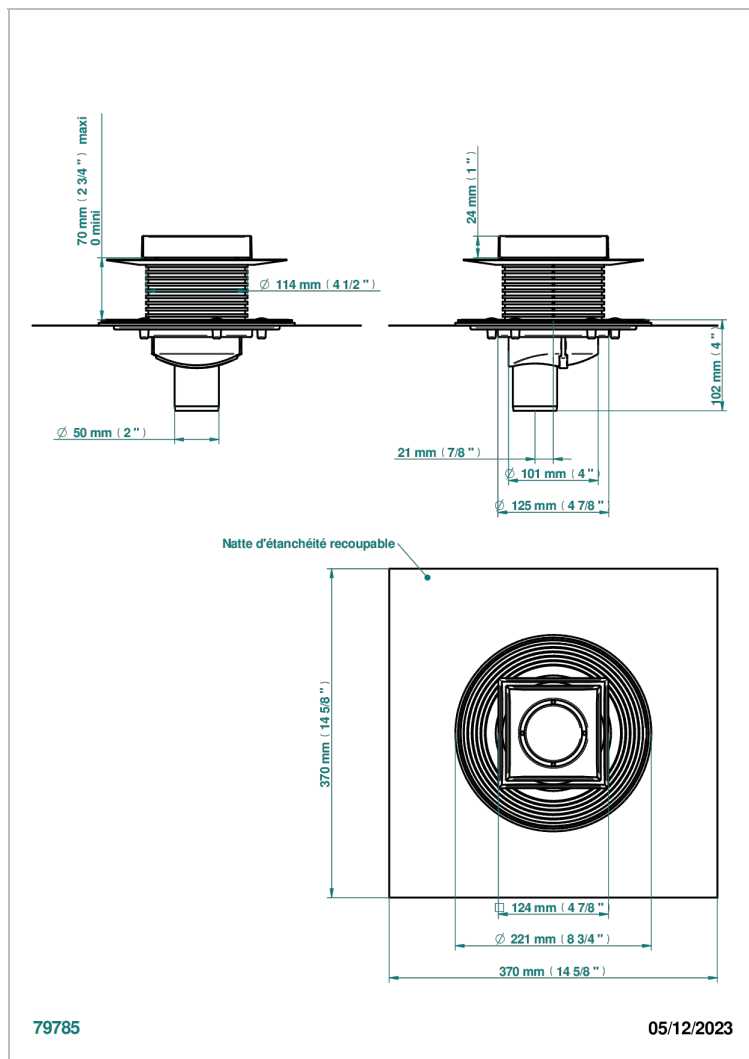

COLLECTION GENEVE

B8C-763B125B50

Square Stainless Steel shower drain 125 mm, with bottom outlet D50mm, Grid for tiling

THG[®]
PARIS

特色

- Collection Genève
- Square Stainless Steel shower drain 125 mm, with bottom outlet D50mm, Grid for tiling

可选饰面

Black ceram - D30
Blush PVD - H62
Graphite PVD - H64
Matt Umber PVD - H67
Matt blush PVD - H60
Matt graphite PVD - H65

PVD哑光棕铜 - F34
PVD哑光金 - H53
PVD哑光铜 - H50
PVD哑光镍 - H56
PVD抛光铜 - H49
PVD棕铜 - F33

PVD金色 - H52
PVD镍 - H55
Umber PVD - H66
亮面不锈钢 - A08
拉丝不锈钢 - A09