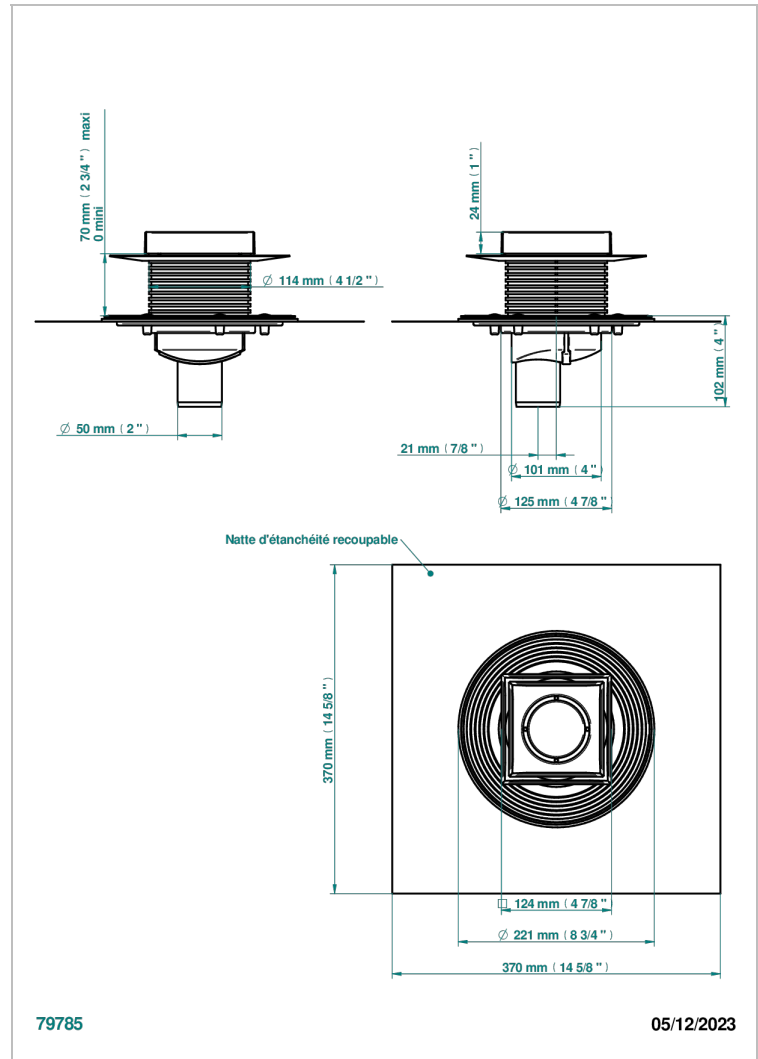

COLLECTION LONDON

B8B-763B125B50

Square Stainless Steel shower drain 125 mm, with bottom outlet D50mm, Grid for tiling

THG[®]
PARIS

CHARACTERISTIC

- Collection London
- Square Stainless Steel shower drain 125 mm, with bottom outlet D50mm, Grid for tiling