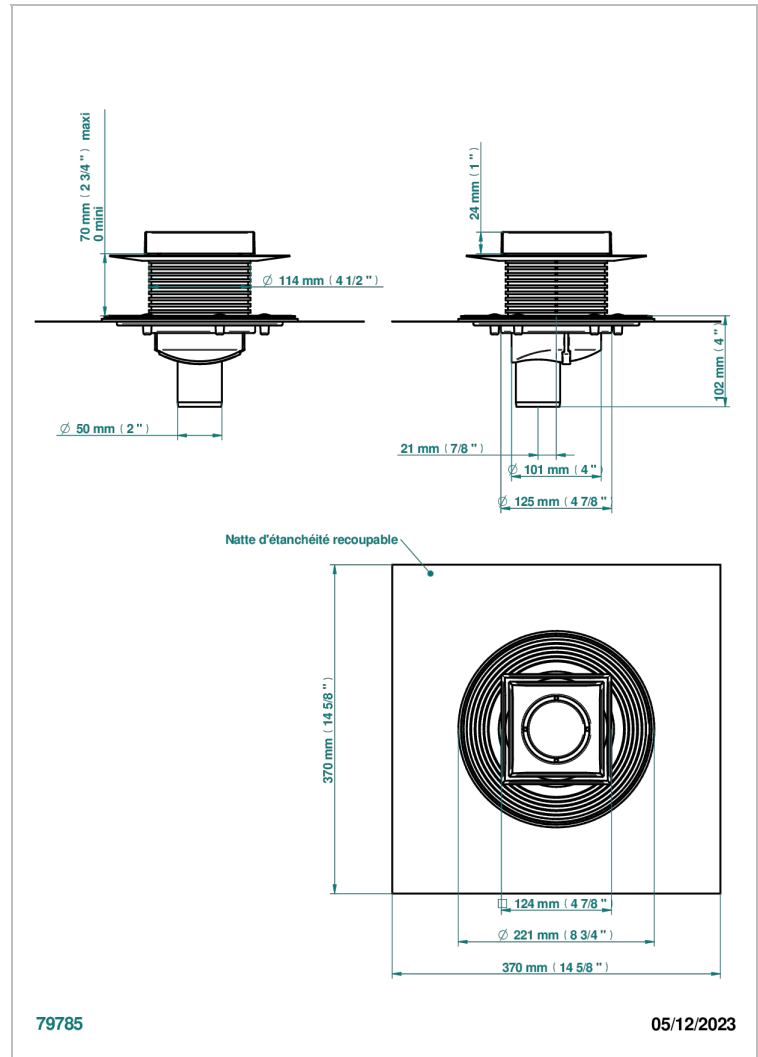

COLLECTION LONDON

B8B-763B125B50

Square Stainless Steel shower drain 125 mm, with bottom outlet D50mm, Grid for tiling

THG[®]
PARIS

CARACTERÍSTICAS

- Collection London
- Square Stainless Steel shower drain 125 mm, with bottom outlet D50mm, Grid for tiling