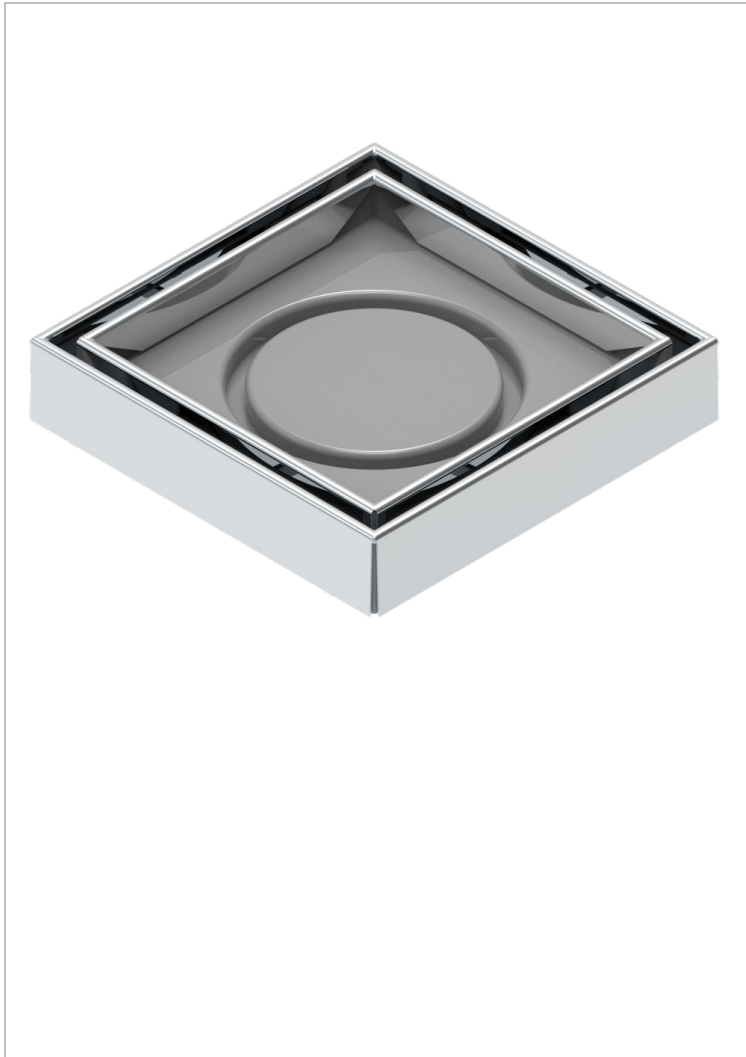

# COLLECTION LONDON

B8B-763B125B50

Square Stainless Steel shower drain 125 mm, with bottom outlet D50mm, Grid for tiling

THG<sup>®</sup>  
PARIS

## EIGENSCHAFTEN

- Collection London
- Square Stainless Steel shower drain 125 mm, with bottom outlet D50mm, Grid for tiling

## VERFÜGBARE OBERFLÄCHEN

Edelstahl gebürstet - A09  
Edelstahl poliert - A08  
Mattschwarz keramik - D30  
Pvd blush - H62  
Pvd blush matt - H60  
Pvd bronze braun - F33

Pvd bronze braun matt - F34  
Pvd gold - H52  
Pvd gold matt - H53  
Pvd graphite - H64  
Pvd graphite matt - H65  
Pvd messing - H49