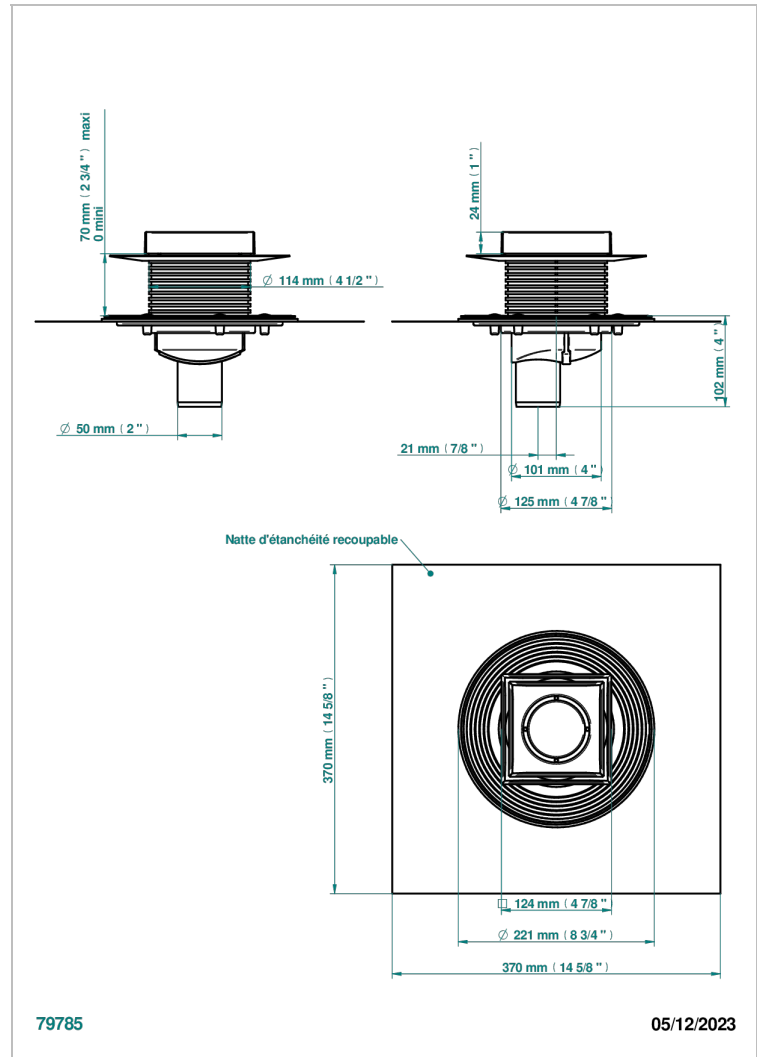

# COLLECTION LONDON

B8B-763B125B50

Square Stainless Steel shower drain 125 mm, with bottom outlet D50mm, Grid for tiling

THG<sup>®</sup>  
PARIS

## EIGENSCHAFTEN

- Collection London
- Square Stainless Steel shower drain 125 mm, with bottom outlet D50mm, Grid for tiling