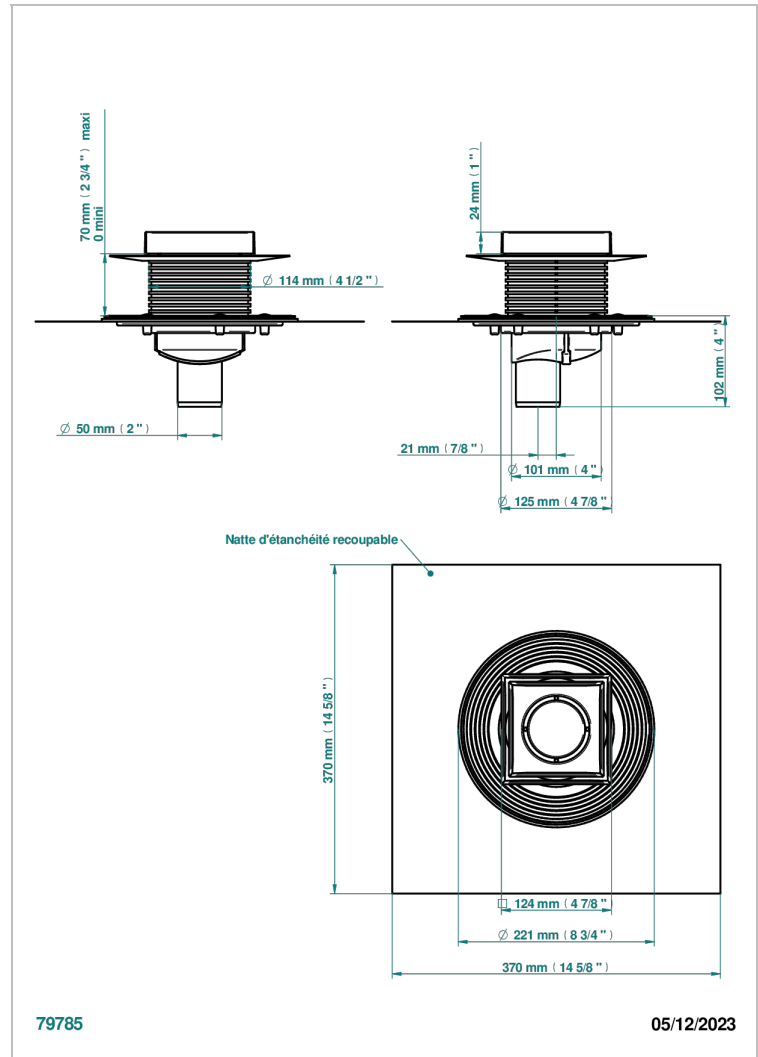

# COLLECTION LONDON

B8B-763B125B50

Square Stainless Steel shower drain 125 mm, with bottom outlet D50mm, Grid for tiling

THG<sup>®</sup>  
PARIS

## CARACTERÍSTICAS

- Collection London
- Square Stainless Steel shower drain 125 mm, with bottom outlet D50mm, Grid for tiling