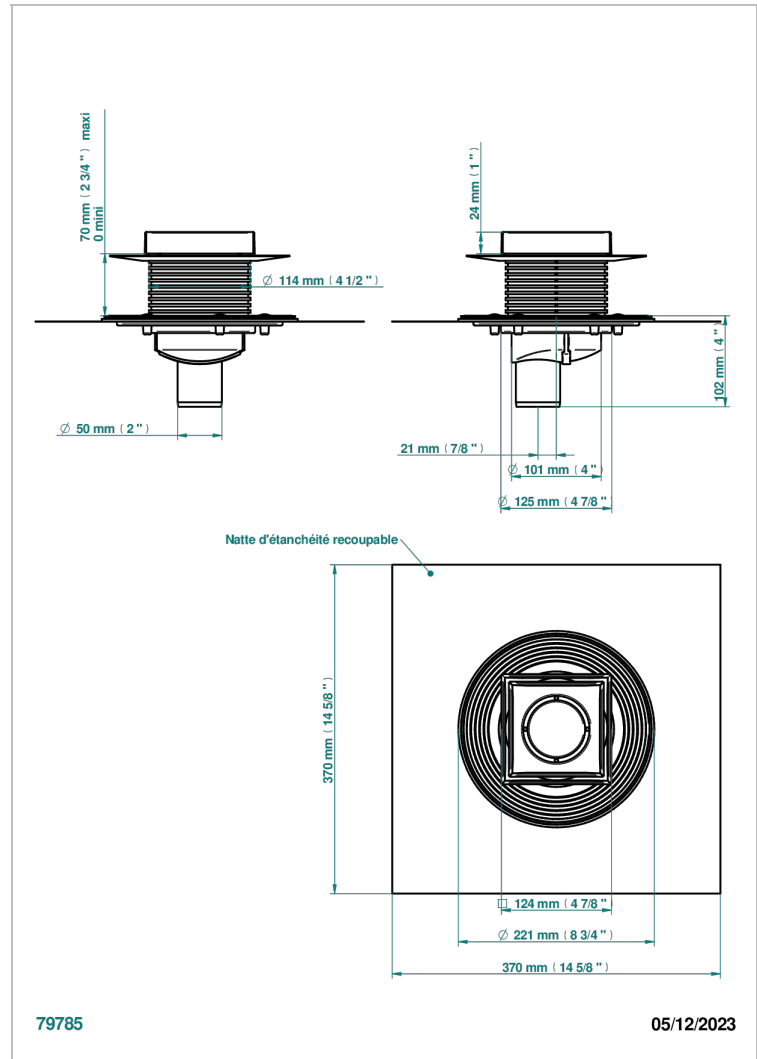

COLLECTION LONDON

B8B-763B125B50

Square Stainless Steel shower drain 125 mm, with bottom outlet D50mm, Grid for tiling

THG[®]
PARIS

CHARACTERISTIC

- Collection London
- Square Stainless Steel shower drain 125 mm, with bottom outlet D50mm, Grid for tiling