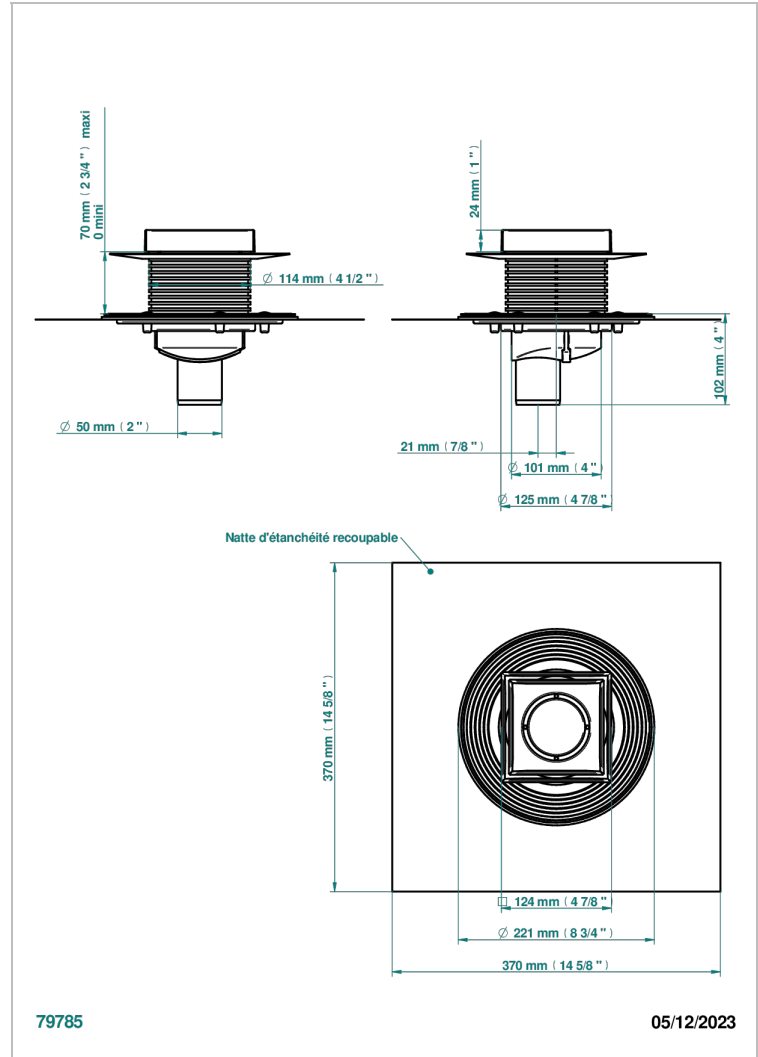

# COLLECTION LONDON

B8B-763B125B50

Square Stainless Steel shower drain 125 mm, with bottom outlet D50mm, Grid for tiling

THG<sup>®</sup>  
PARIS

## EIGENSCHAFTEN

- Collection London
- Square Stainless Steel shower drain 125 mm, with bottom outlet D50mm, Grid for tiling