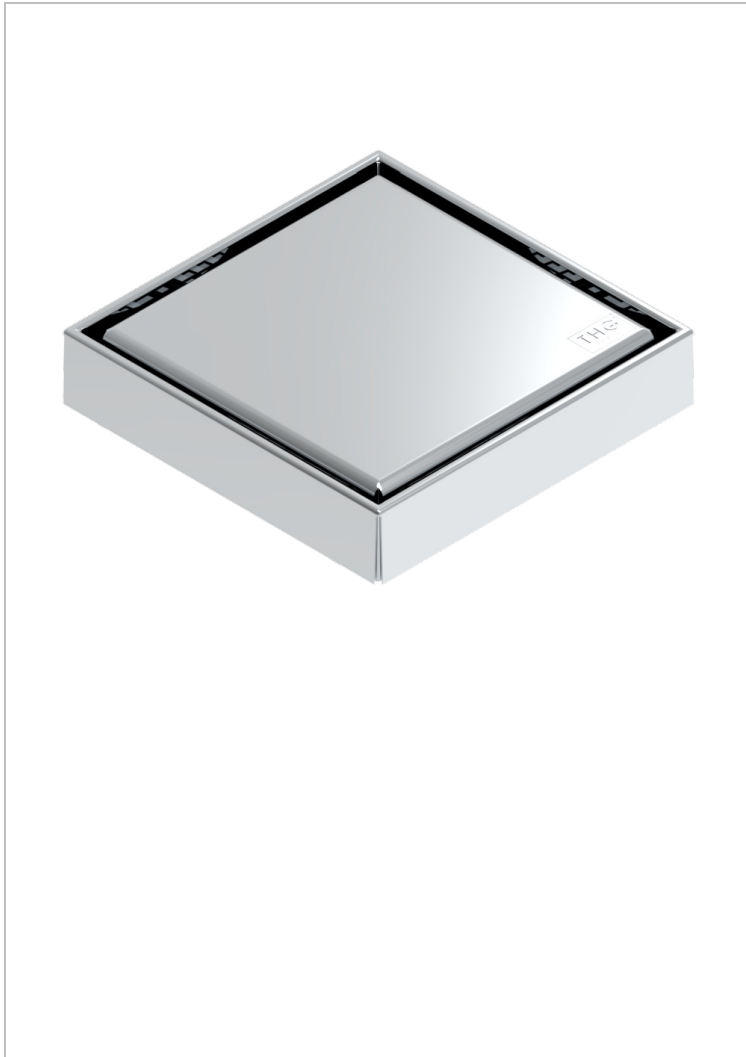

GENERAL ITEMS

G00-763B125A50

Square Stainless Steel shower drain 125 mm, with bottom outlet D50mm, full cover grid

CHARACTERISTIC

- General Items
- Square Stainless Steel shower drain 125 mm, with bottom outlet D50mm, full cover grid

AVAILABLE FINITIONS

Black ceram - D30
Blush PVD - H62
Brass color PVD - H49
Brown bronze color PVD - F33
Gold color PVD - H52
Graphite PVD - H64

Matt Umber PVD - H67
Matt blush PVD - H60
Matt brass color PVD - H50
Matt brown bronze color PVD - F34
Matt gold color PVD - H53
Matt graphite PVD - H65

Matt nickel color PVD - H56
Nickel color PVD - H55
Umber PVD - H66
brushed stainless steel - A09
shiny stainless steel - A08