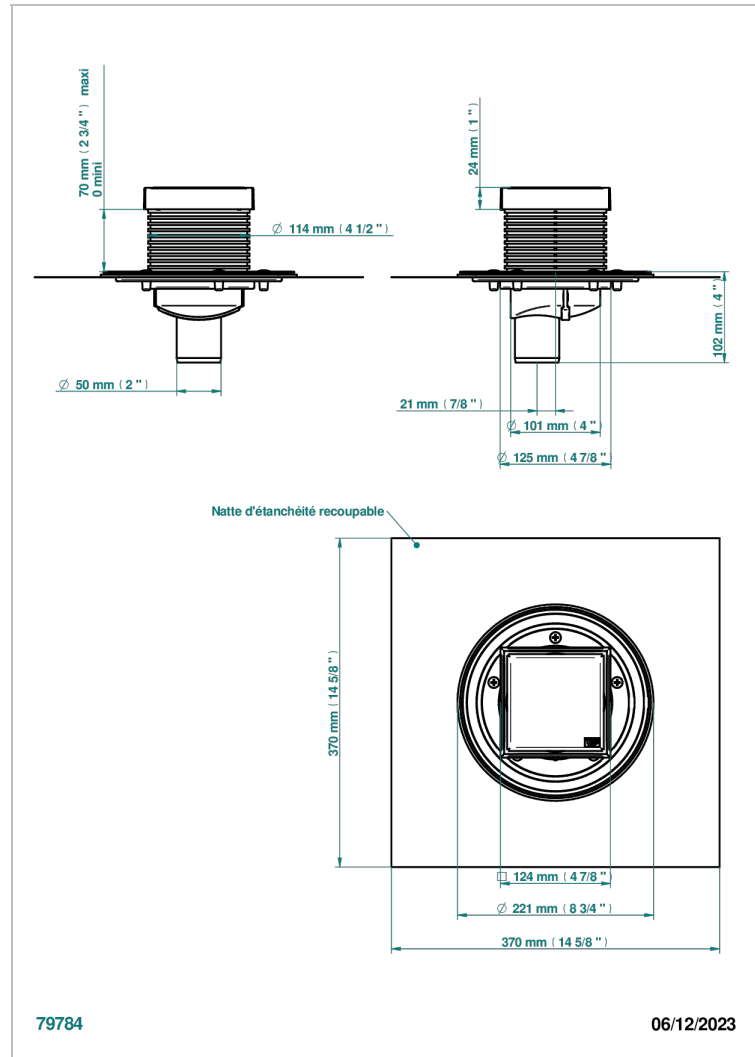

GENERAL ITEMS

G00-763B125A50

Square Stainless Steel shower drain 125 mm, with bottom outlet D50mm, full cover grid

CHARACTERISTIC

- General Items
- Square Stainless Steel shower drain 125 mm, with bottom outlet D50mm, full cover grid