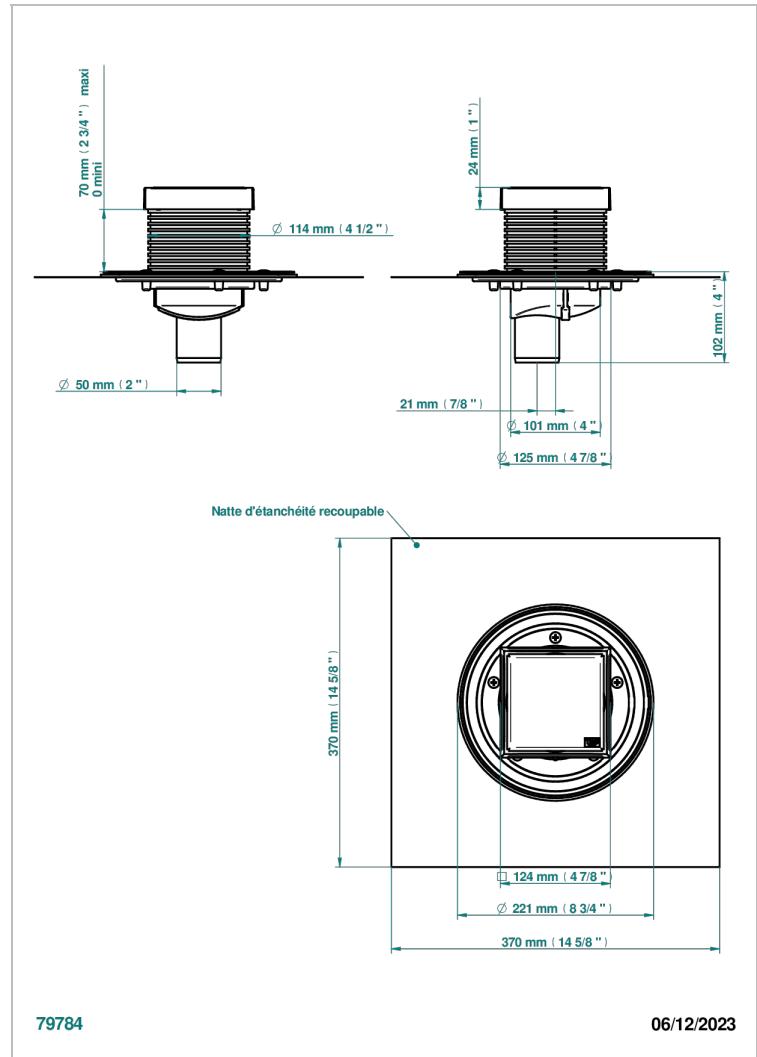

STANDARDARTIKEL

G00-763B125A50

Square Stainless Steel shower drain 125 mm, with bottom outlet D50mm, full cover grid

THG[®]
PARIS

79784

06/12/2023

EIGENSCHAFTEN

- Standardartikel
- Square Stainless Steel shower drain 125 mm, with bottom outlet D50mm, full cover grid