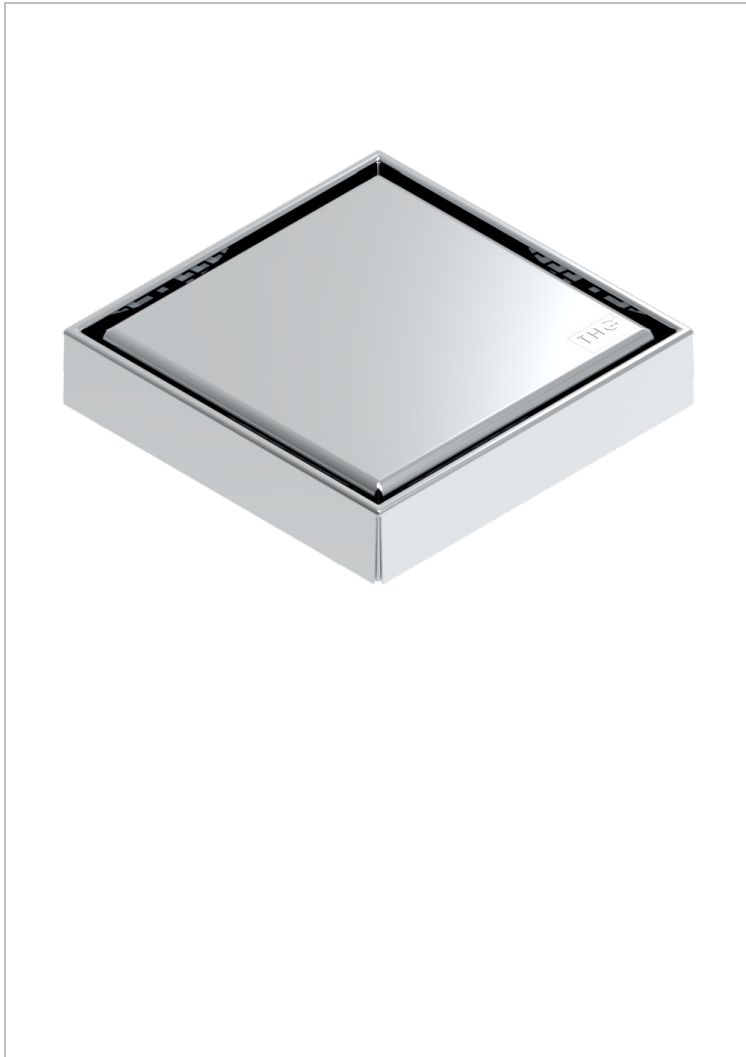

STANDARDARTIKEL

G00-763B125A50

Square Stainless Steel shower drain 125 mm, with bottom outlet D50mm, full cover grid

THG[®]
PARIS

79784

06/12/2023

EIGENSCHAFTEN

- Standardartikel
- Square Stainless Steel shower drain 125 mm, with bottom outlet D50mm, full cover grid

VERFÜGBARE OBERFLÄCHEN

Edelstahl gebürstet - A09
Edelstahl poliert - A08
Mattschwarz keramik - D30
Pvd blush - H62
Pvd blush matt - H60
Pvd bronze braun - F33

Pvd bronze braun matt - F34
Pvd gold - H52
Pvd gold matt - H53
Pvd graphite - H64
Pvd graphite matt - H65
Pvd messing - H49