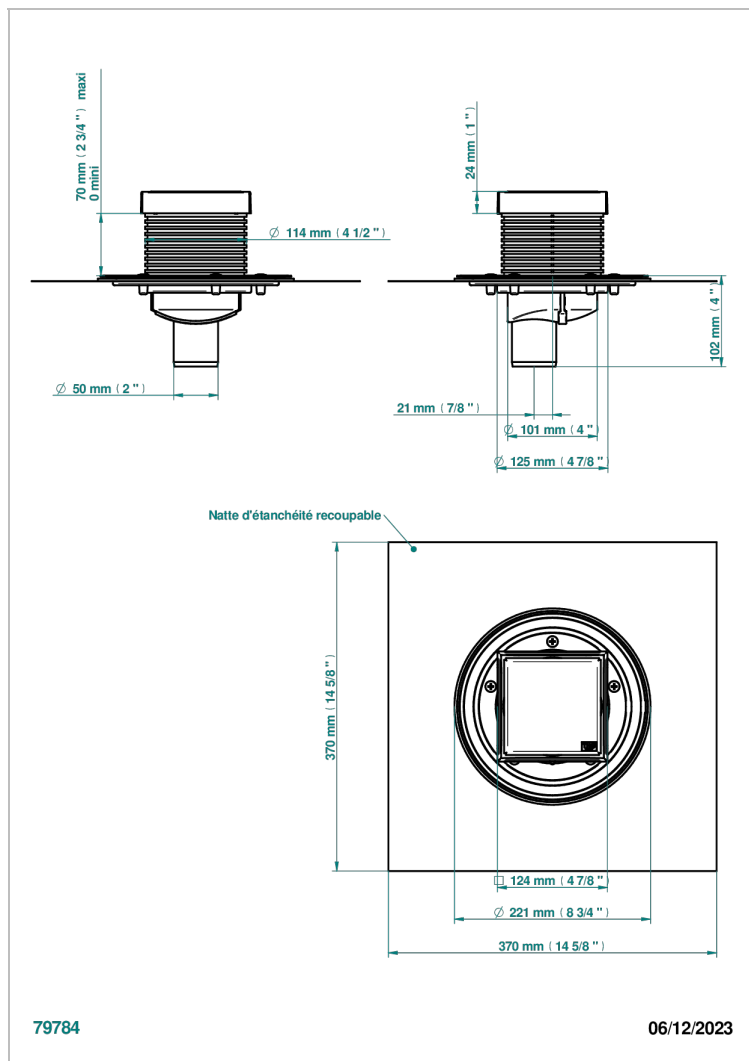

G00-763B125A50

Square Stainless Steel shower drain 125 mm, with bottom outlet D50mm, full cover grid

## ХАРАКТЕРИСТИКИ

- прочие артикулы THG
- Square Stainless Steel shower drain 125 mm, with bottom outlet D50mm, full cover grid