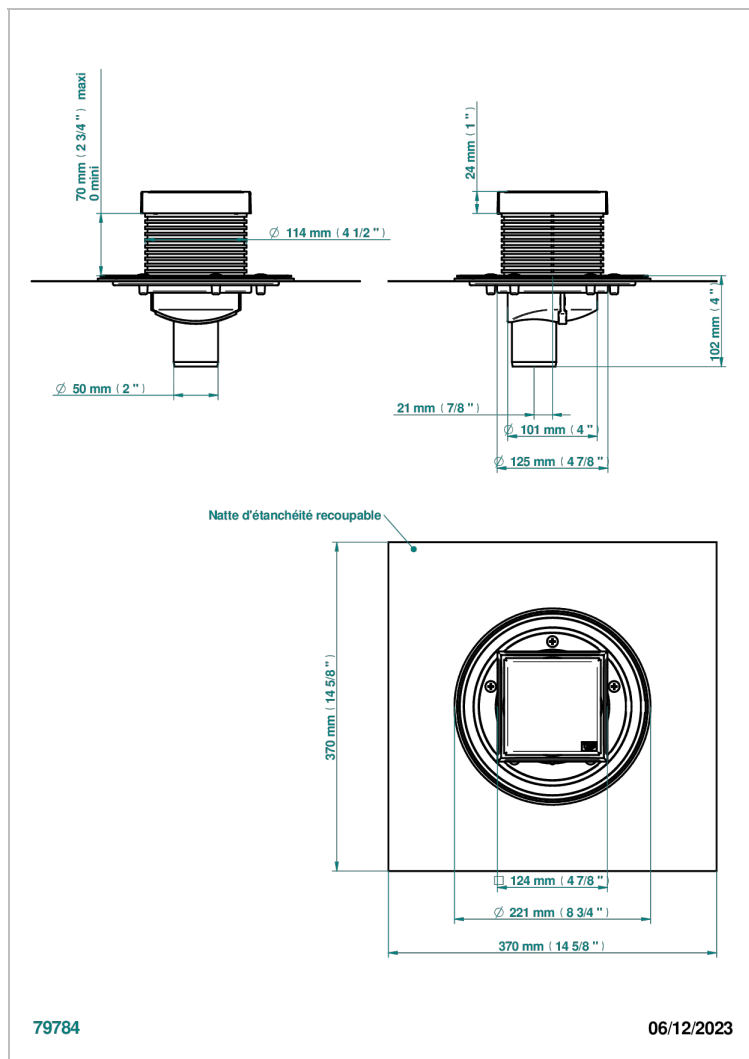

GENERAL ITEMS

G00-763B125A50

Square Stainless Steel shower drain 125 mm, with bottom outlet D50mm, full cover grid

特色

- General Items
- Square Stainless Steel shower drain 125 mm, with bottom outlet D50mm, full cover grid

可选饰面

Black ceram - D30
Blush PVD - H62
Graphite PVD - H64
Matt Umber PVD - H67
Matt blush PVD - H60
Matt graphite PVD - H65

PVD哑光棕铜 - F34
PVD哑光金 - H53
PVD哑光铜 - H50
PVD哑光镍 - H56
PVD抛光铜 - H49
PVD棕铜 - F33

PVD金色 - H52
PVD镍 - H55
Umber PVD - H66
亮面不锈钢 - A08
拉丝不锈钢 - A09