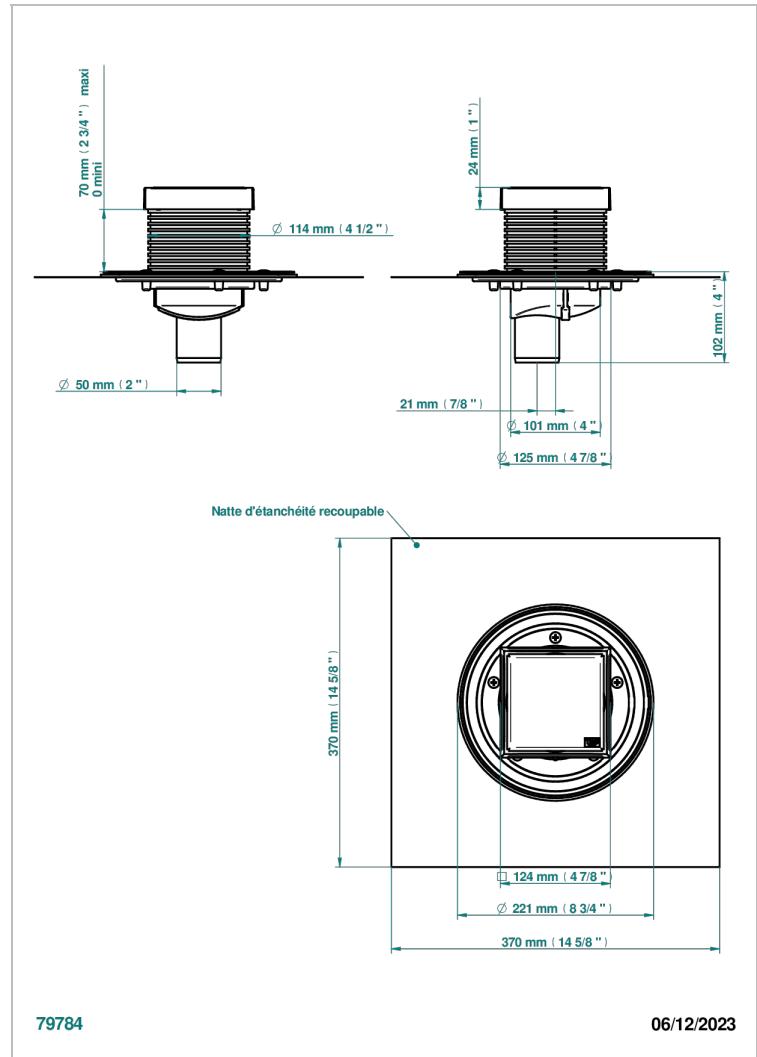

# PULL DOOR HANDLES

B8F-763B125A50

Square Stainless Steel shower drain 125 mm, with bottom outlet D50mm, full cover grid

THG<sup>®</sup>  
PARIS

## CHARACTERISTIC

- Pull door handles
- Square Stainless Steel shower drain 125 mm, with bottom outlet D50mm, full cover grid