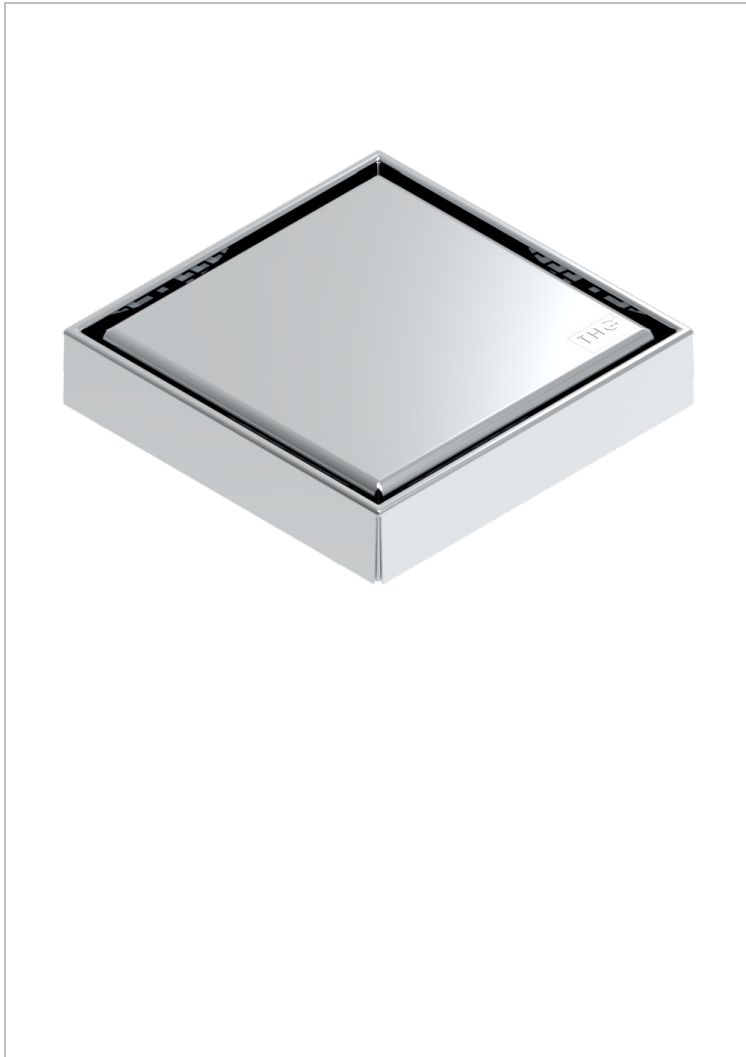

# PULL DOOR HANDLES

B8F-763B125A50

Square Stainless Steel shower drain 125 mm, with bottom outlet D50mm, full cover grid

THG<sup>®</sup>  
PARIS

## CHARACTERISTIC

- Pull door handles
- Square Stainless Steel shower drain 125 mm, with bottom outlet D50mm, full cover grid

## AVAILABLE FINITIONS

Black ceram - D30  
Blush PVD - H62  
Brass color PVD - H49  
Brown bronze color PVD - F33  
Gold color PVD - H52  
Graphite PVD - H64

Matt Umber PVD - H67  
Matt blush PVD - H60  
Matt brass color PVD - H50  
Matt brown bronze color PVD - F34  
Matt gold color PVD - H53  
Matt graphite PVD - H65