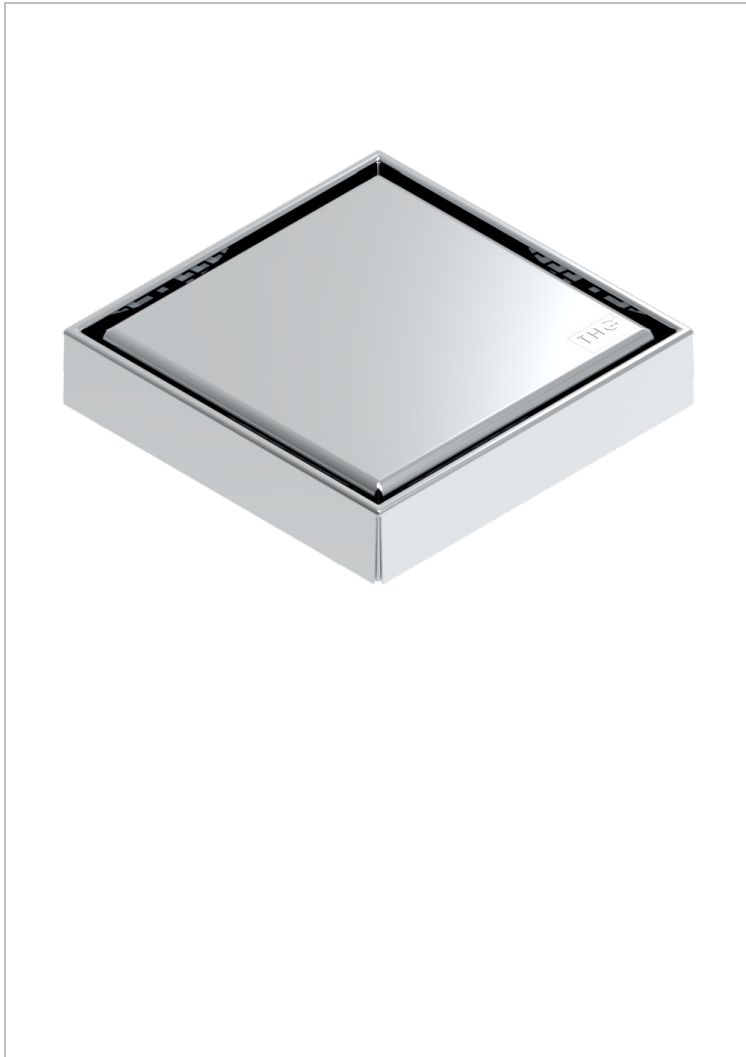

PULL DOOR HANDLES

B8F-763B125A50

Square Stainless Steel shower drain 125 mm, with bottom outlet D50mm, full cover grid

THG[®]
PARIS

CARACTERÍSTICAS

- Pull door handles
- Square Stainless Steel shower drain 125 mm, with bottom outlet D50mm, full cover grid

ACABADOS DISPONIBLES

Cerámica negra mate - D30
Pvd blush - H62
Pvd blush mate - H60
Pvd color latón - H49
Pvd color latón mate - H50
Pvd color níquel - H55

Pvd color níquel mate - H56
Pvd color oro - H52
Pvd color oro mate - H53
Pvd grafito - H64
Pvd grafito mate - H65
Pvd marrón bronce - F33