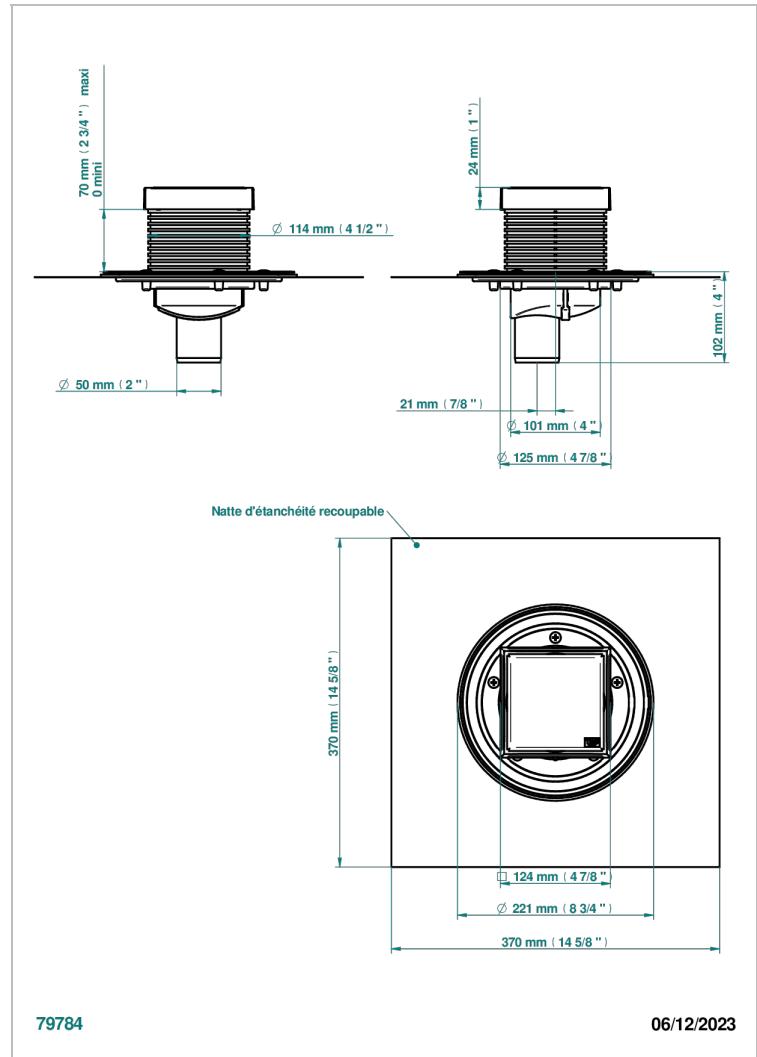

PULL DOOR HANDLES

B8F-763B125A50

Square Stainless Steel shower drain 125 mm, with bottom outlet D50mm, full cover grid

THG[®]
PARIS

CARACTERÍSTICAS

- Pull door handles
- Square Stainless Steel shower drain 125 mm, with bottom outlet D50mm, full cover grid