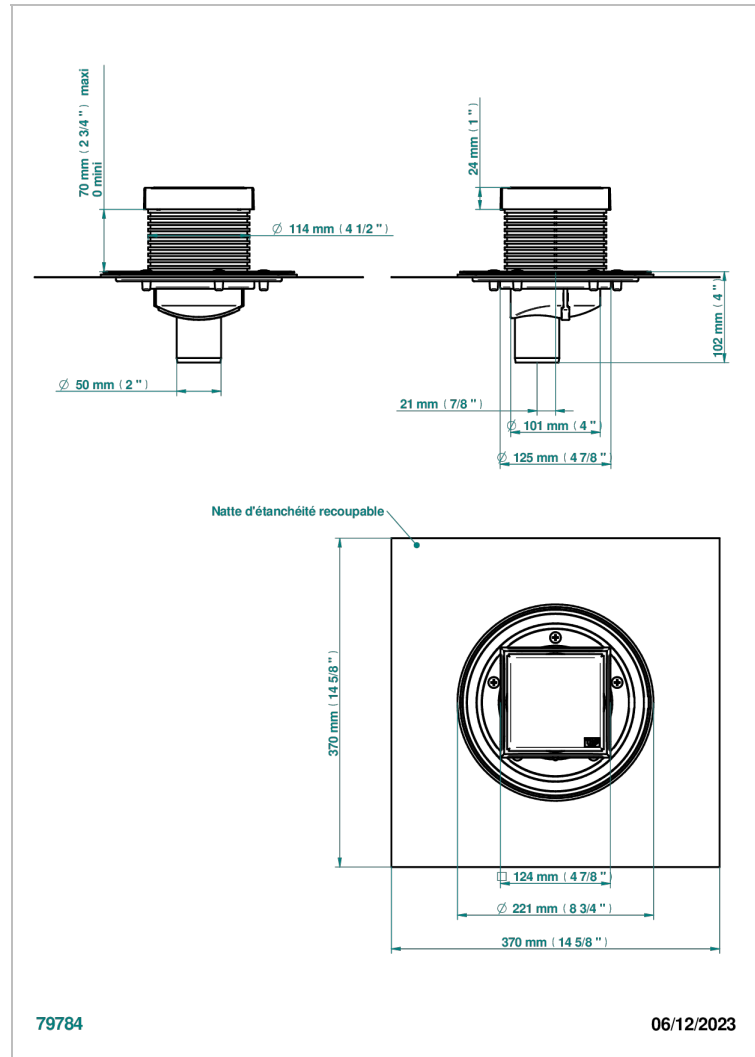

# PULL DOOR HANDLES

B8F-763B125A50

Square Stainless Steel shower drain 125 mm, with bottom outlet D50mm, full cover grid

## CHARACTERISTIC

- Pull door handles
- Square Stainless Steel shower drain 125 mm, with bottom outlet D50mm, full cover grid