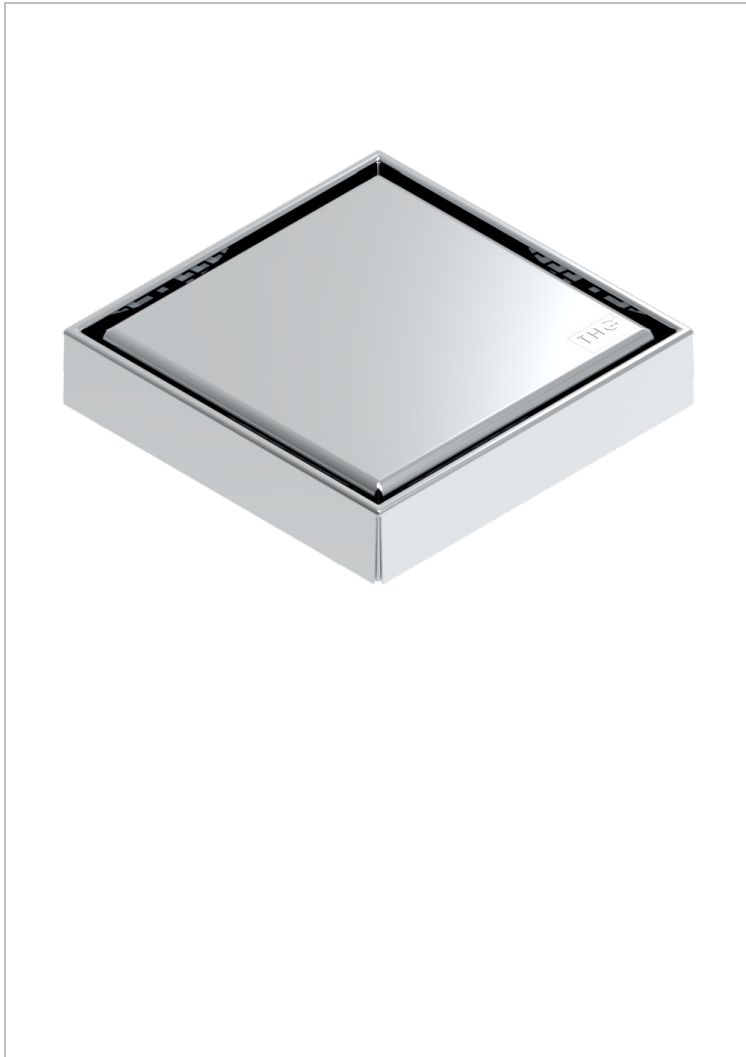

# PULL DOOR HANDLES

B8F-763B125A50

Square Stainless Steel shower drain 125 mm, with bottom outlet D50mm, full cover grid

## CHARACTERISTIC

- Pull door handles
- Square Stainless Steel shower drain 125 mm, with bottom outlet D50mm, full cover grid

## AVAILABLE FINITIONS

Black ceram - D30  
Blush PVD - H62  
Brass color PVD - H49  
Brown bronze color PVD - F33  
Gold color PVD - H52  
Graphite PVD - H64

Matt Umber PVD - H67  
Matt blush PVD - H60  
Matt brass color PVD - H50  
Matt brown bronze color PVD - F34  
Matt gold color PVD - H53  
Matt graphite PVD - H65